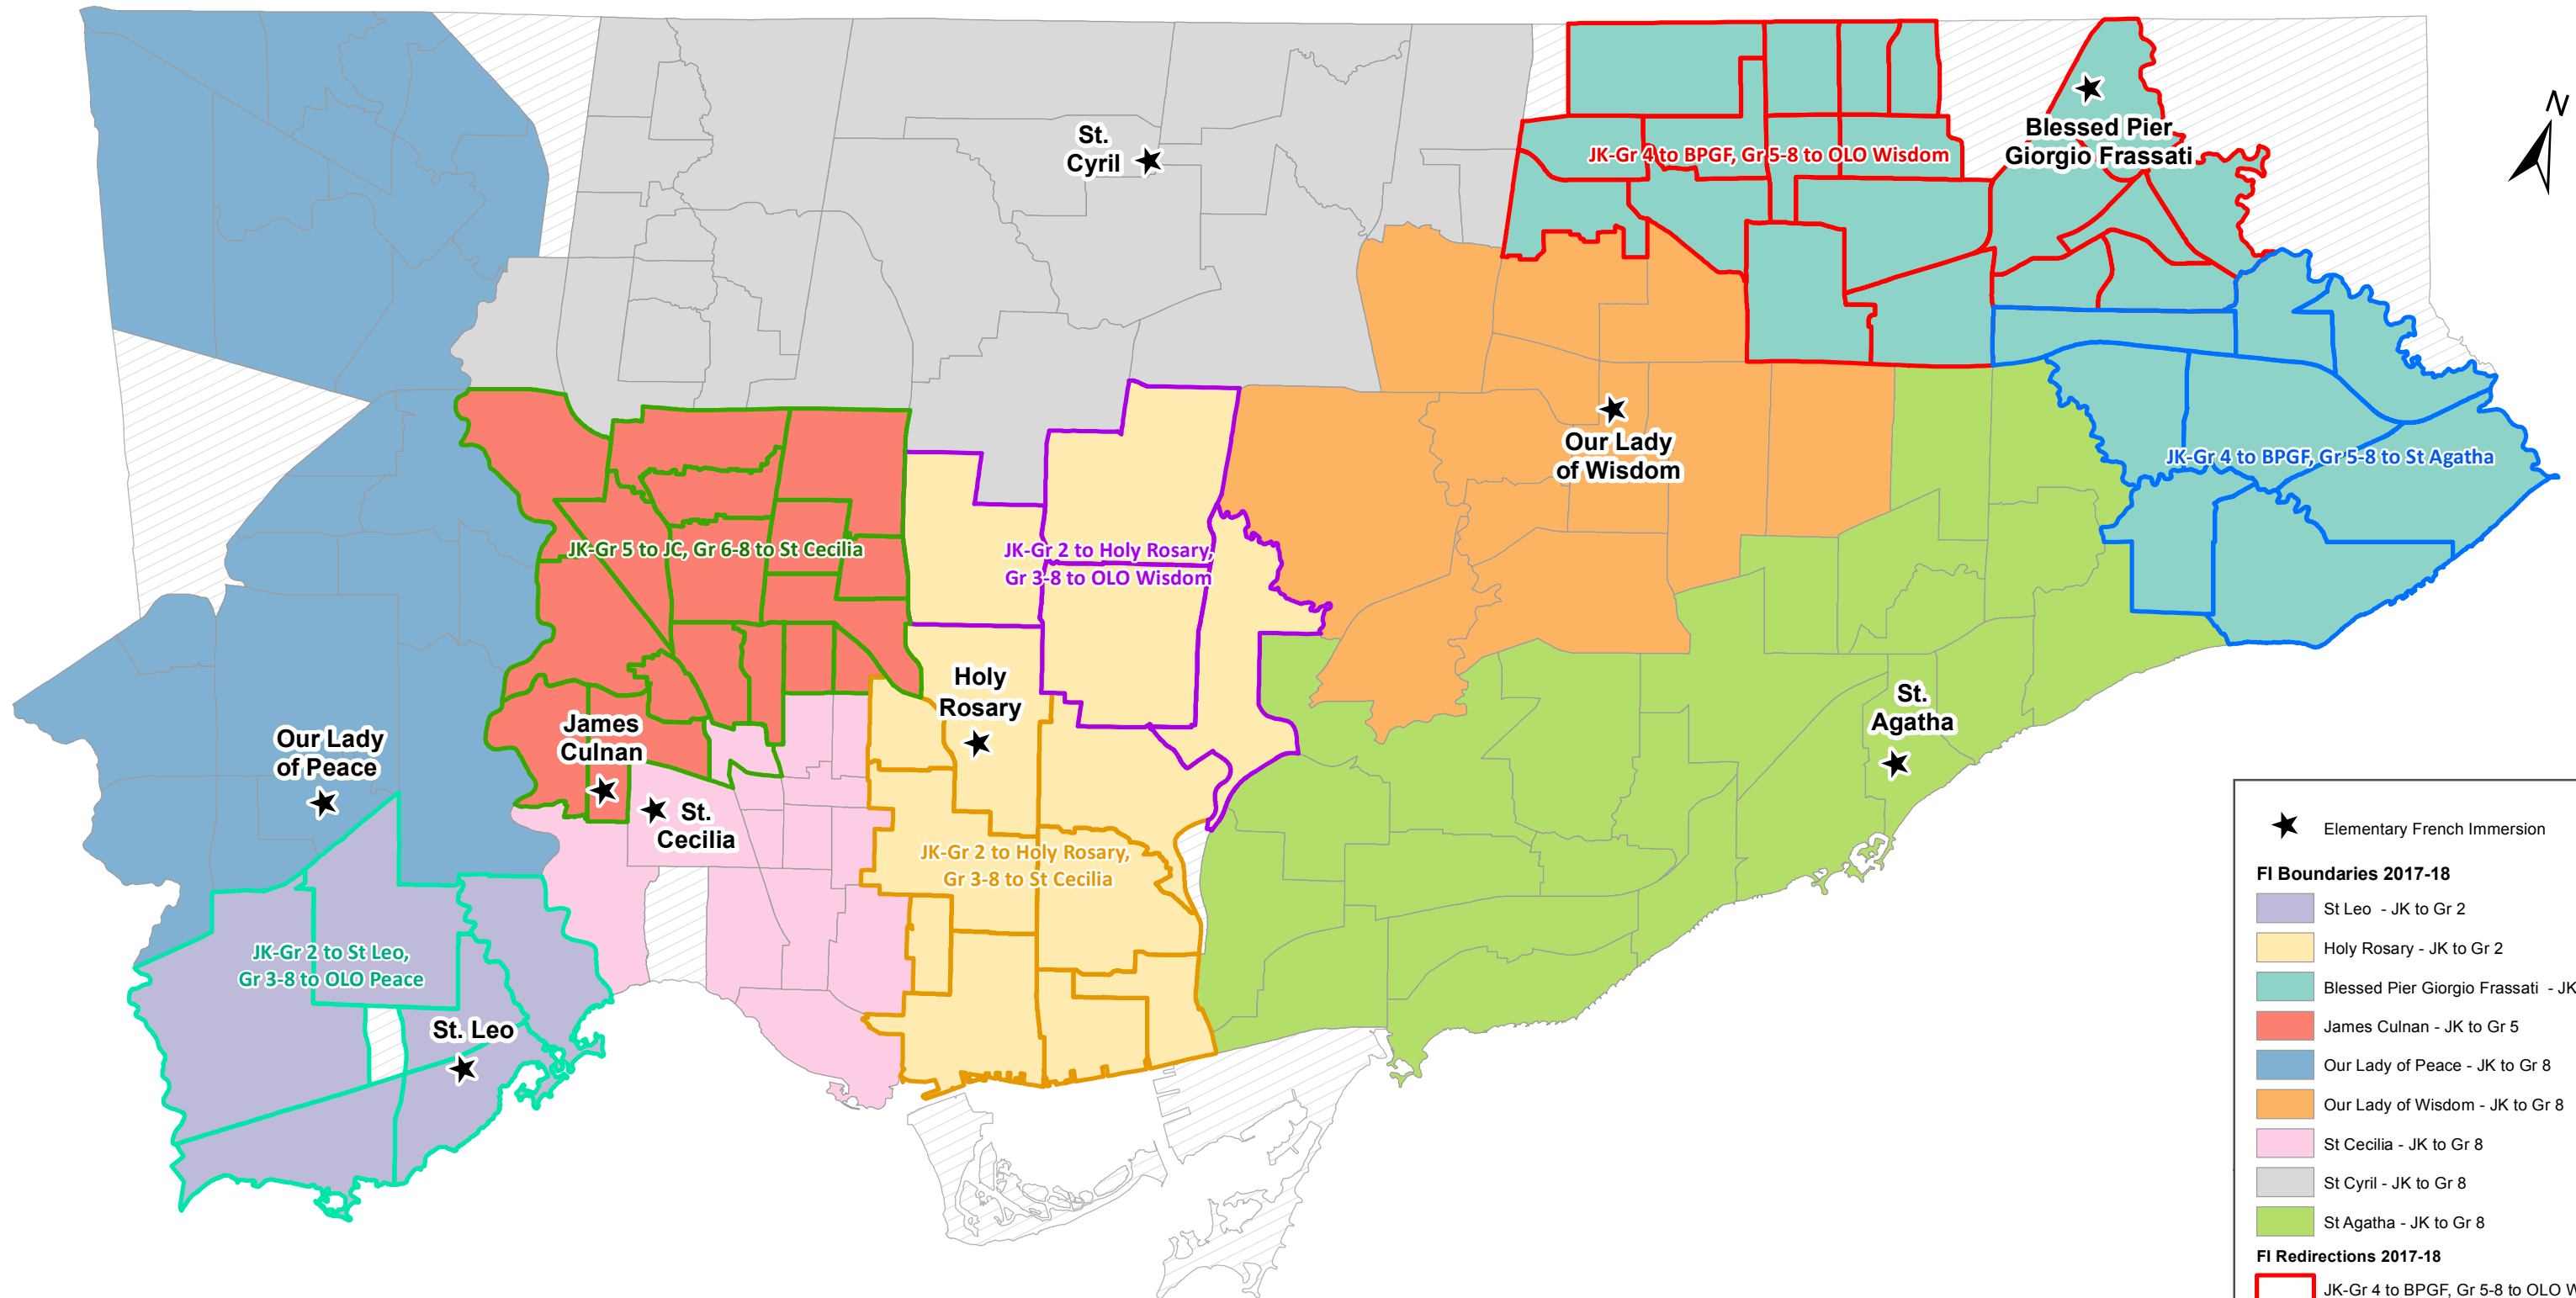

# TCDSB School Locator 2017-18: Elementary French Immersion Boundaries

★ Elementary French Immersion

**FI Boundaries 2017-18**

- St Leo - JK to Gr 2
- Holy Rosary - JK to Gr 2
- Blessed Pier Giorgio Frassati - JK to Gr 4
- James Culnan - JK to Gr 5
- Our Lady of Peace - JK to Gr 8
- Our Lady of Wisdom - JK to Gr 8
- St Cecilia - JK to Gr 8
- St Cyril - JK to Gr 8
- St Agatha - JK to Gr 8

**FI Redirections 2017-18**

- JK-Gr 4 to BPGF, Gr 5-8 to OLO Wisdom
- JK-Gr 4 to BPGF, Gr 5-8 to St Agatha
- JK-Gr 5 to JC, Gr 6-8 to St Cecilia
- JK-Gr 2 to Holy Rosary, Gr 3-8 to Cecilia
- JK-Gr 2 to Holy Rosary, Gr 3-8 to OLOW
- JK-Gr 2 to St Leo, Gr 3-8 to OLO Peace

Industrial/Park Land