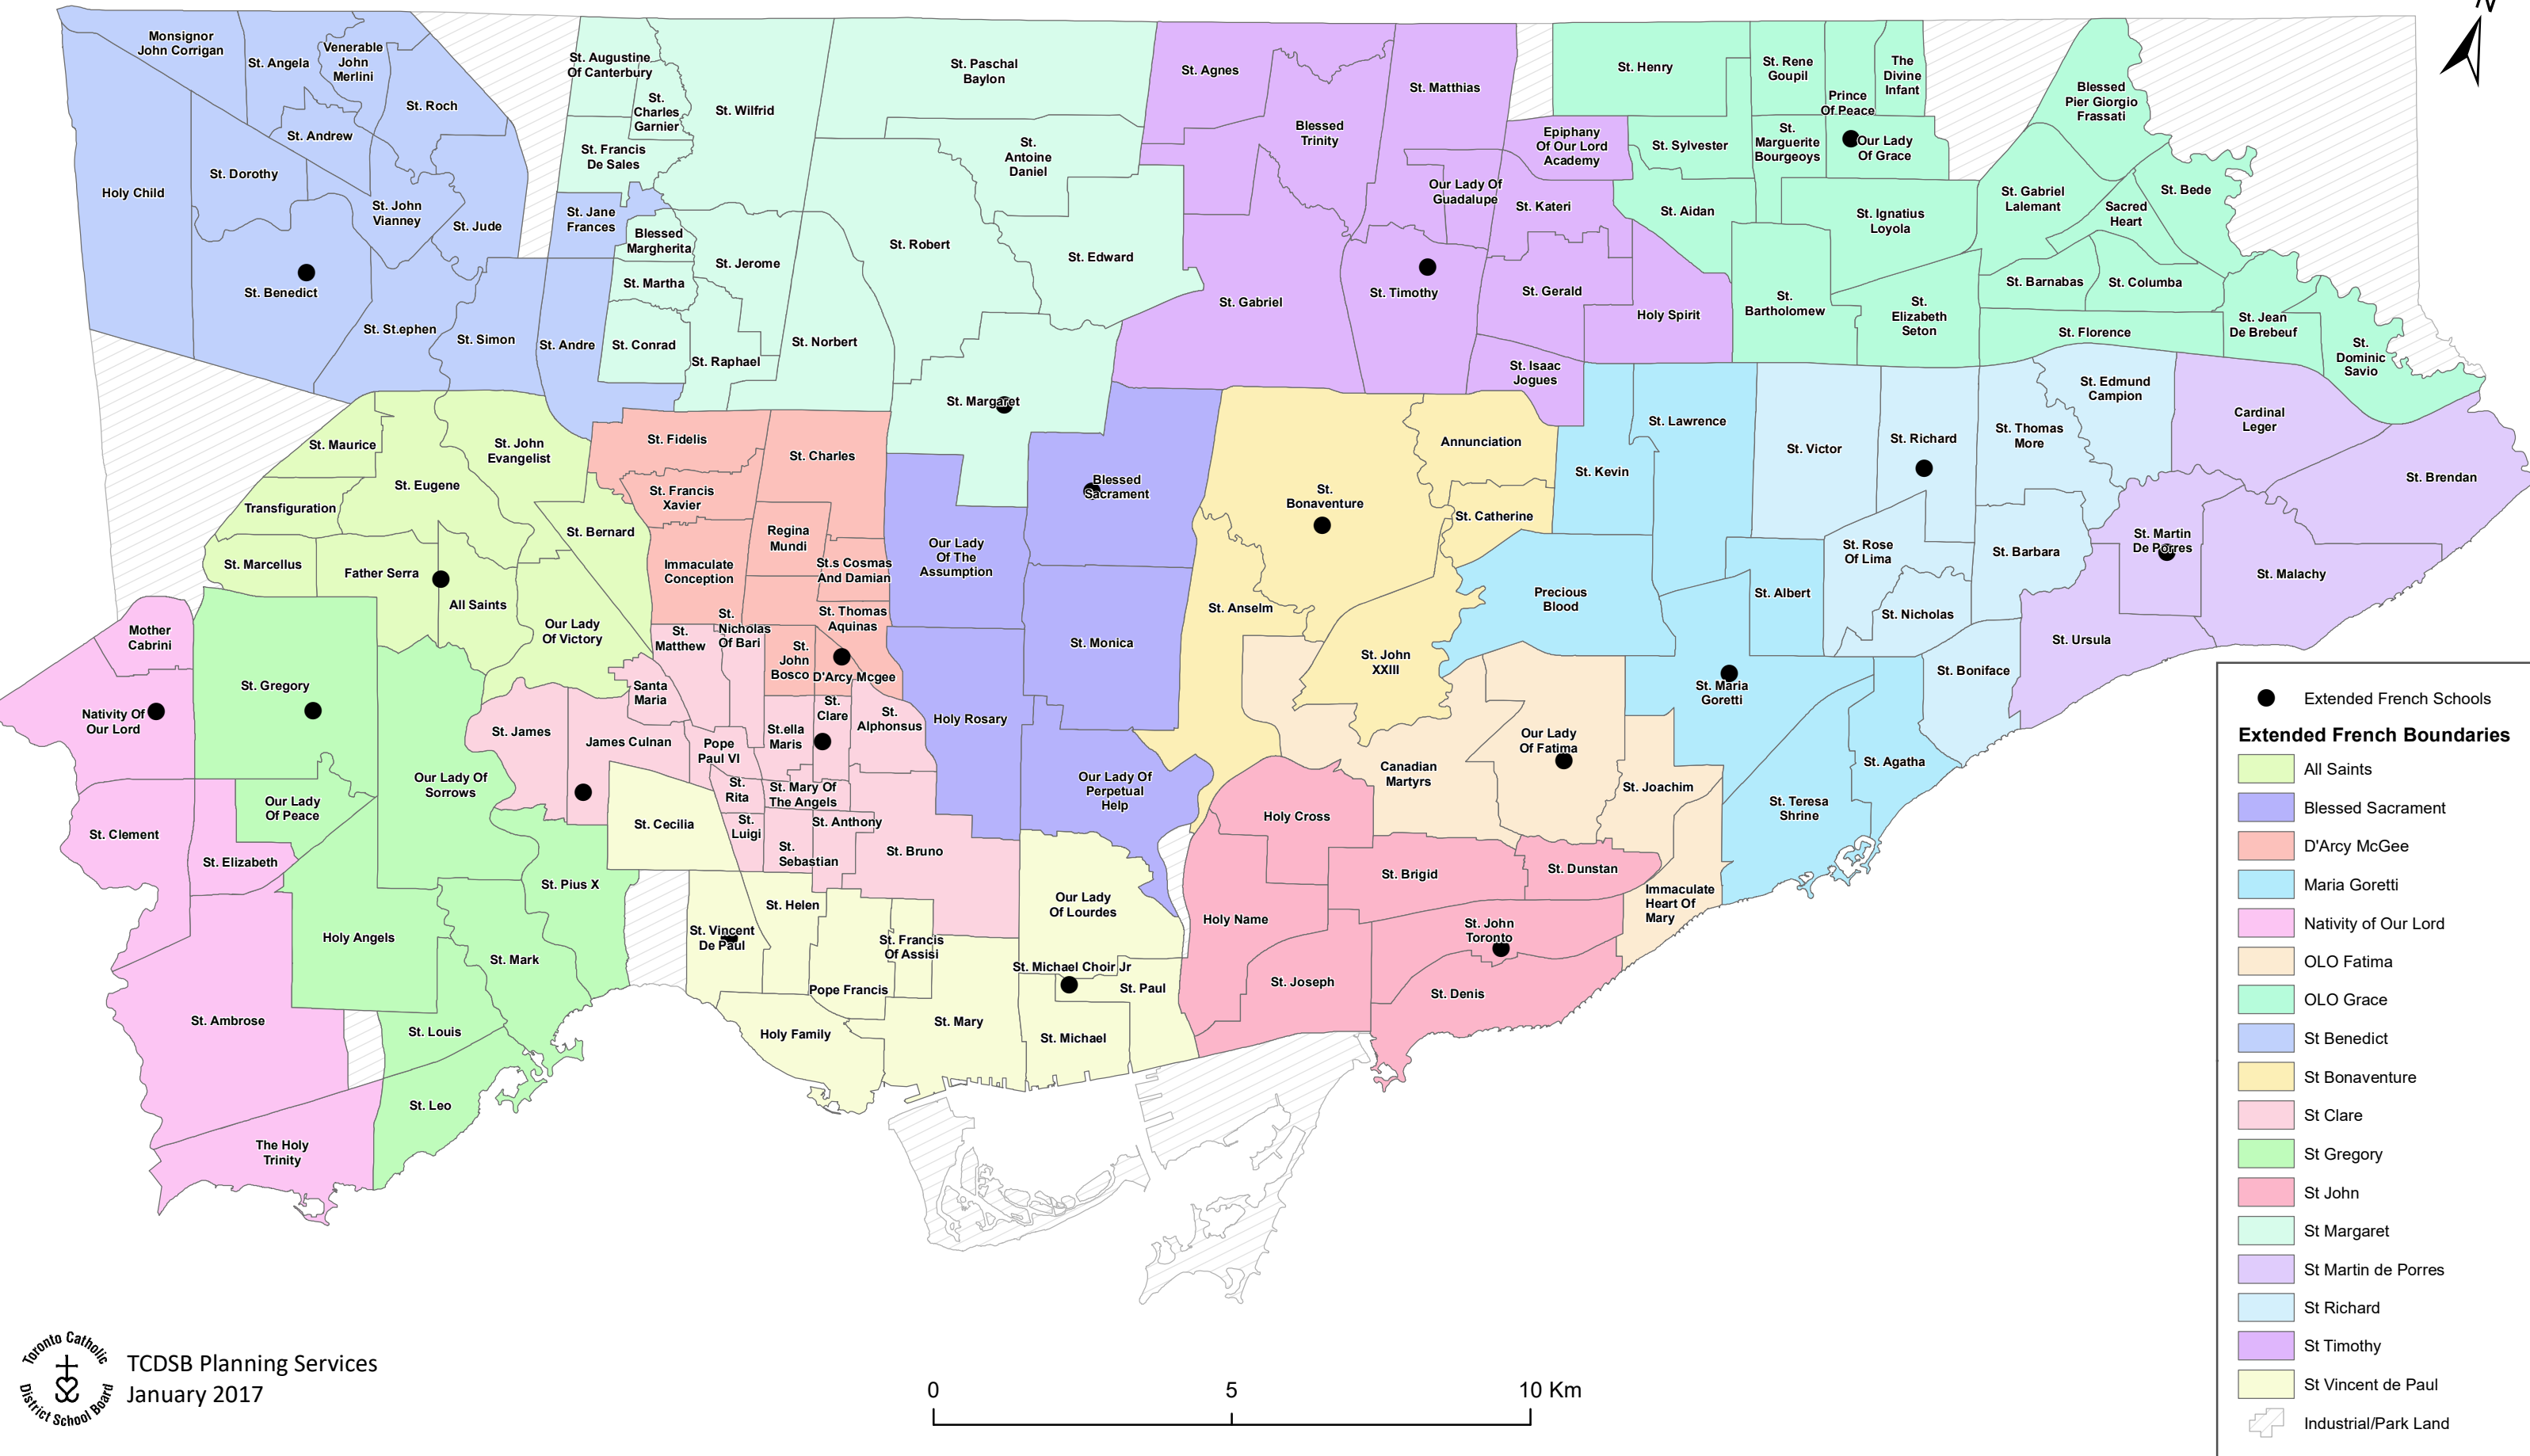

Elementary Extended French Boundaries 2017-18

● Extended French Schools

Extended French Boundaries

- All Saints
- Blessed Sacrament
- D'Arcy McGee
- Maria Goretti
- Nativity of Our Lord
- OLO Fatima
- OLO Grace
- St Benedict
- St Bonaventure
- St Clare
- St Gregory
- St John
- St Margaret
- St Martin de Porres
- St Richard
- St Timothy
- St Vincent de Paul
- ▨ Industrial/Park Land