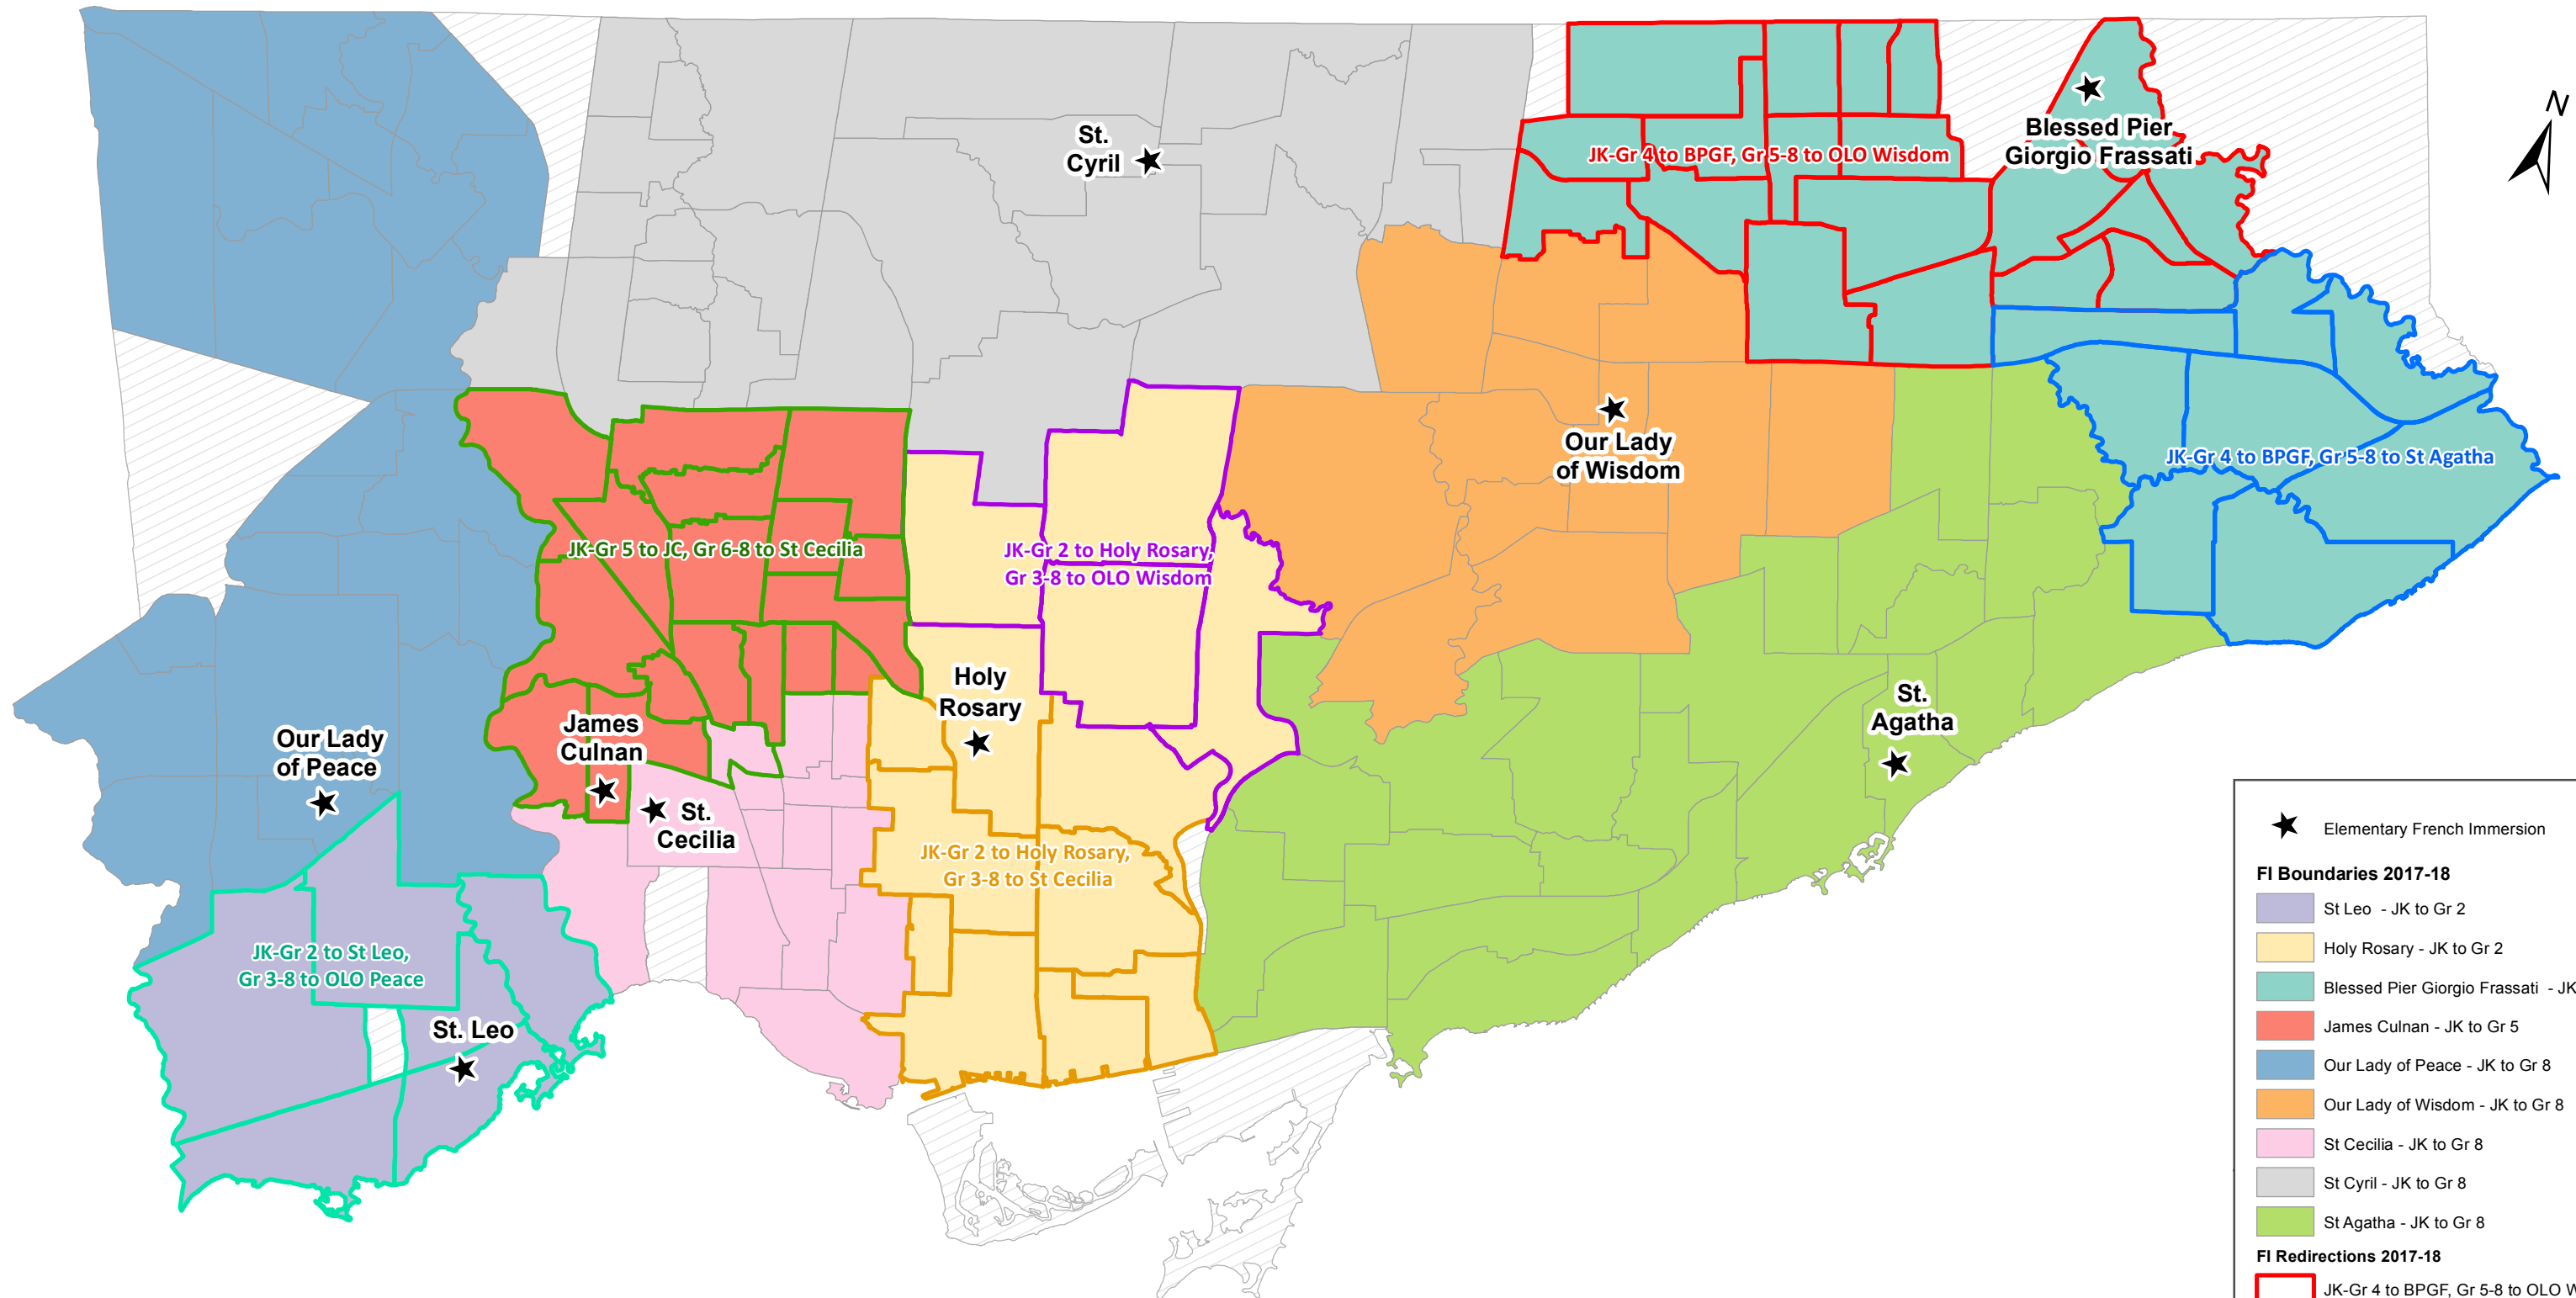

TCDSB School Locator 2017-18: Elementary French Immersion Boundaries

★ Elementary French Immersion

FI Boundaries 2017-18

- St Leo - JK to Gr 2
- Holy Rosary - JK to Gr 2
- Blessed Pier Giorgio Frassati - JK to Gr 4
- James Culnan - JK to Gr 5
- Our Lady of Peace - JK to Gr 8
- Our Lady of Wisdom - JK to Gr 8
- St Cecilia - JK to Gr 8
- St Cyril - JK to Gr 8
- St Agatha - JK to Gr 8

FI Redirections 2017-18

- JK-Gr 4 to BPGF, Gr 5-8 to OLO Wisdom
- JK-Gr 4 to BPGF, Gr 5-8 to St Agatha
- JK-Gr 5 to JC, Gr 6-8 to St Cecilia
- JK-Gr 2 to Holy Rosary, Gr 3-8 to Cecilia
- JK-Gr 2 to Holy Rosary, Gr 3-8 to OLOW
- JK-Gr 2 to St Leo, Gr 3-8 to OLO Peace

Industrial/Park Land