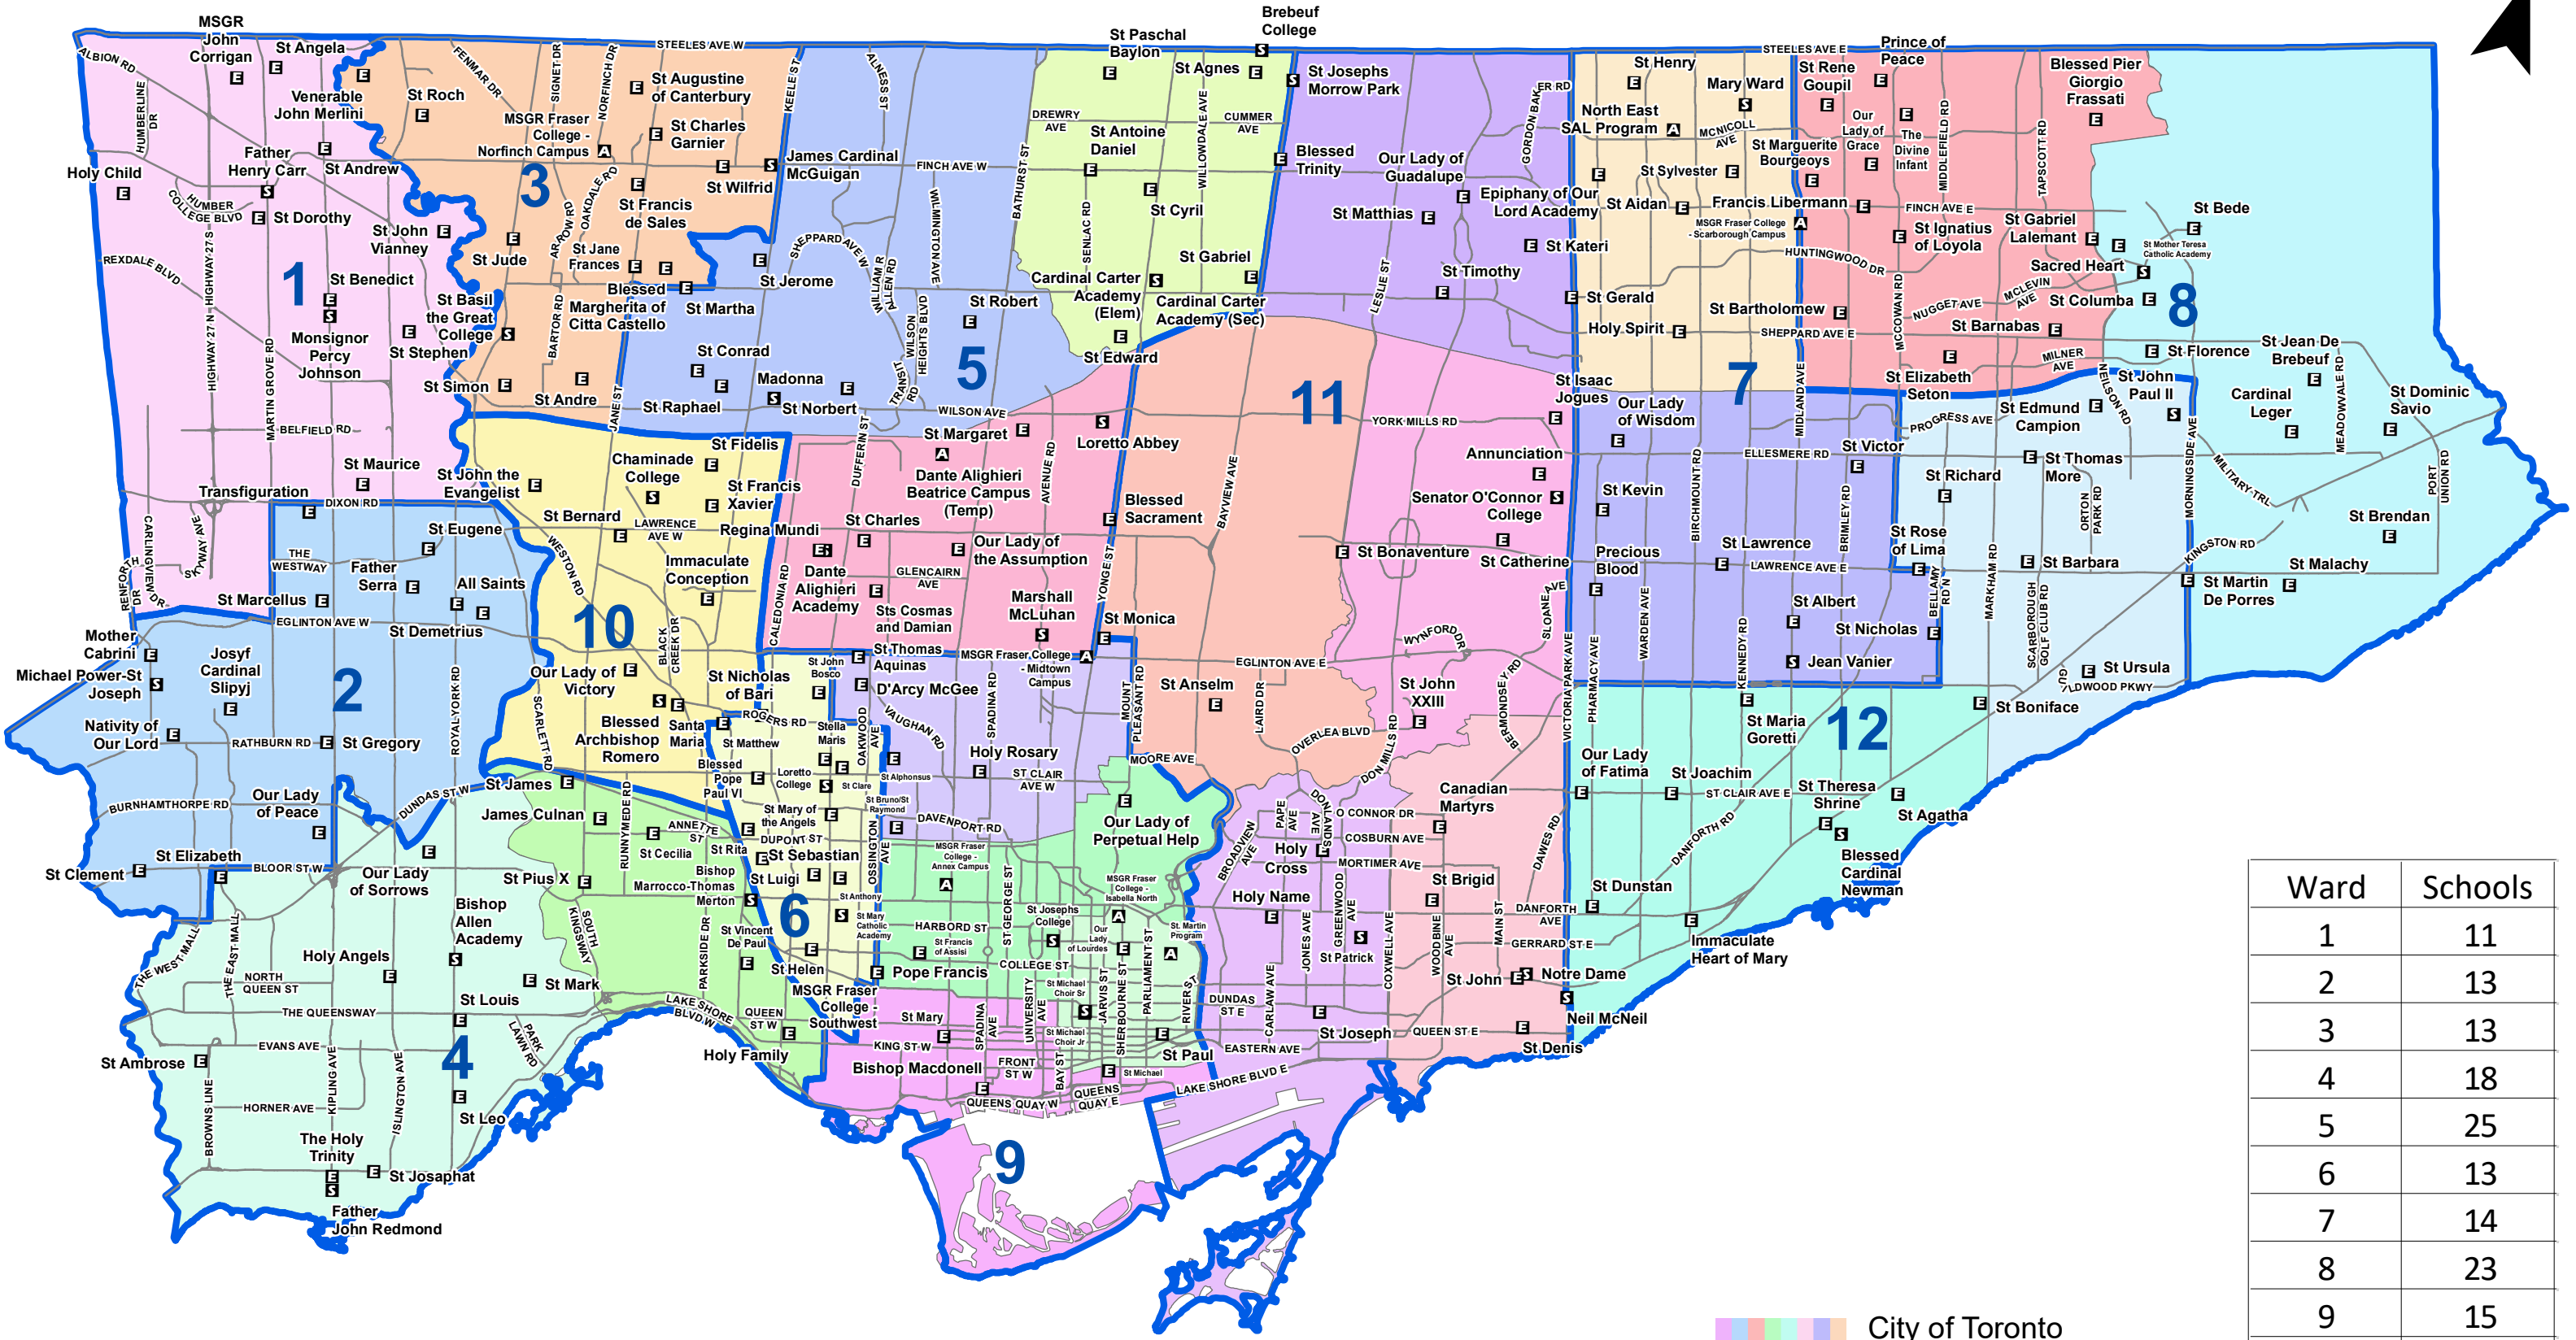

# Board Approved Trustee Ward Realignment Effective December 1st, 2018

Ward	Schools
1	11
2	13
3	13
4	18
5	25
6	13
7	14
8	23
9	15
10	10
11	24
12	18

 City of Toronto  
 Ward Boundaries  
 Major Roads  
 Trustee Ward Boundaries