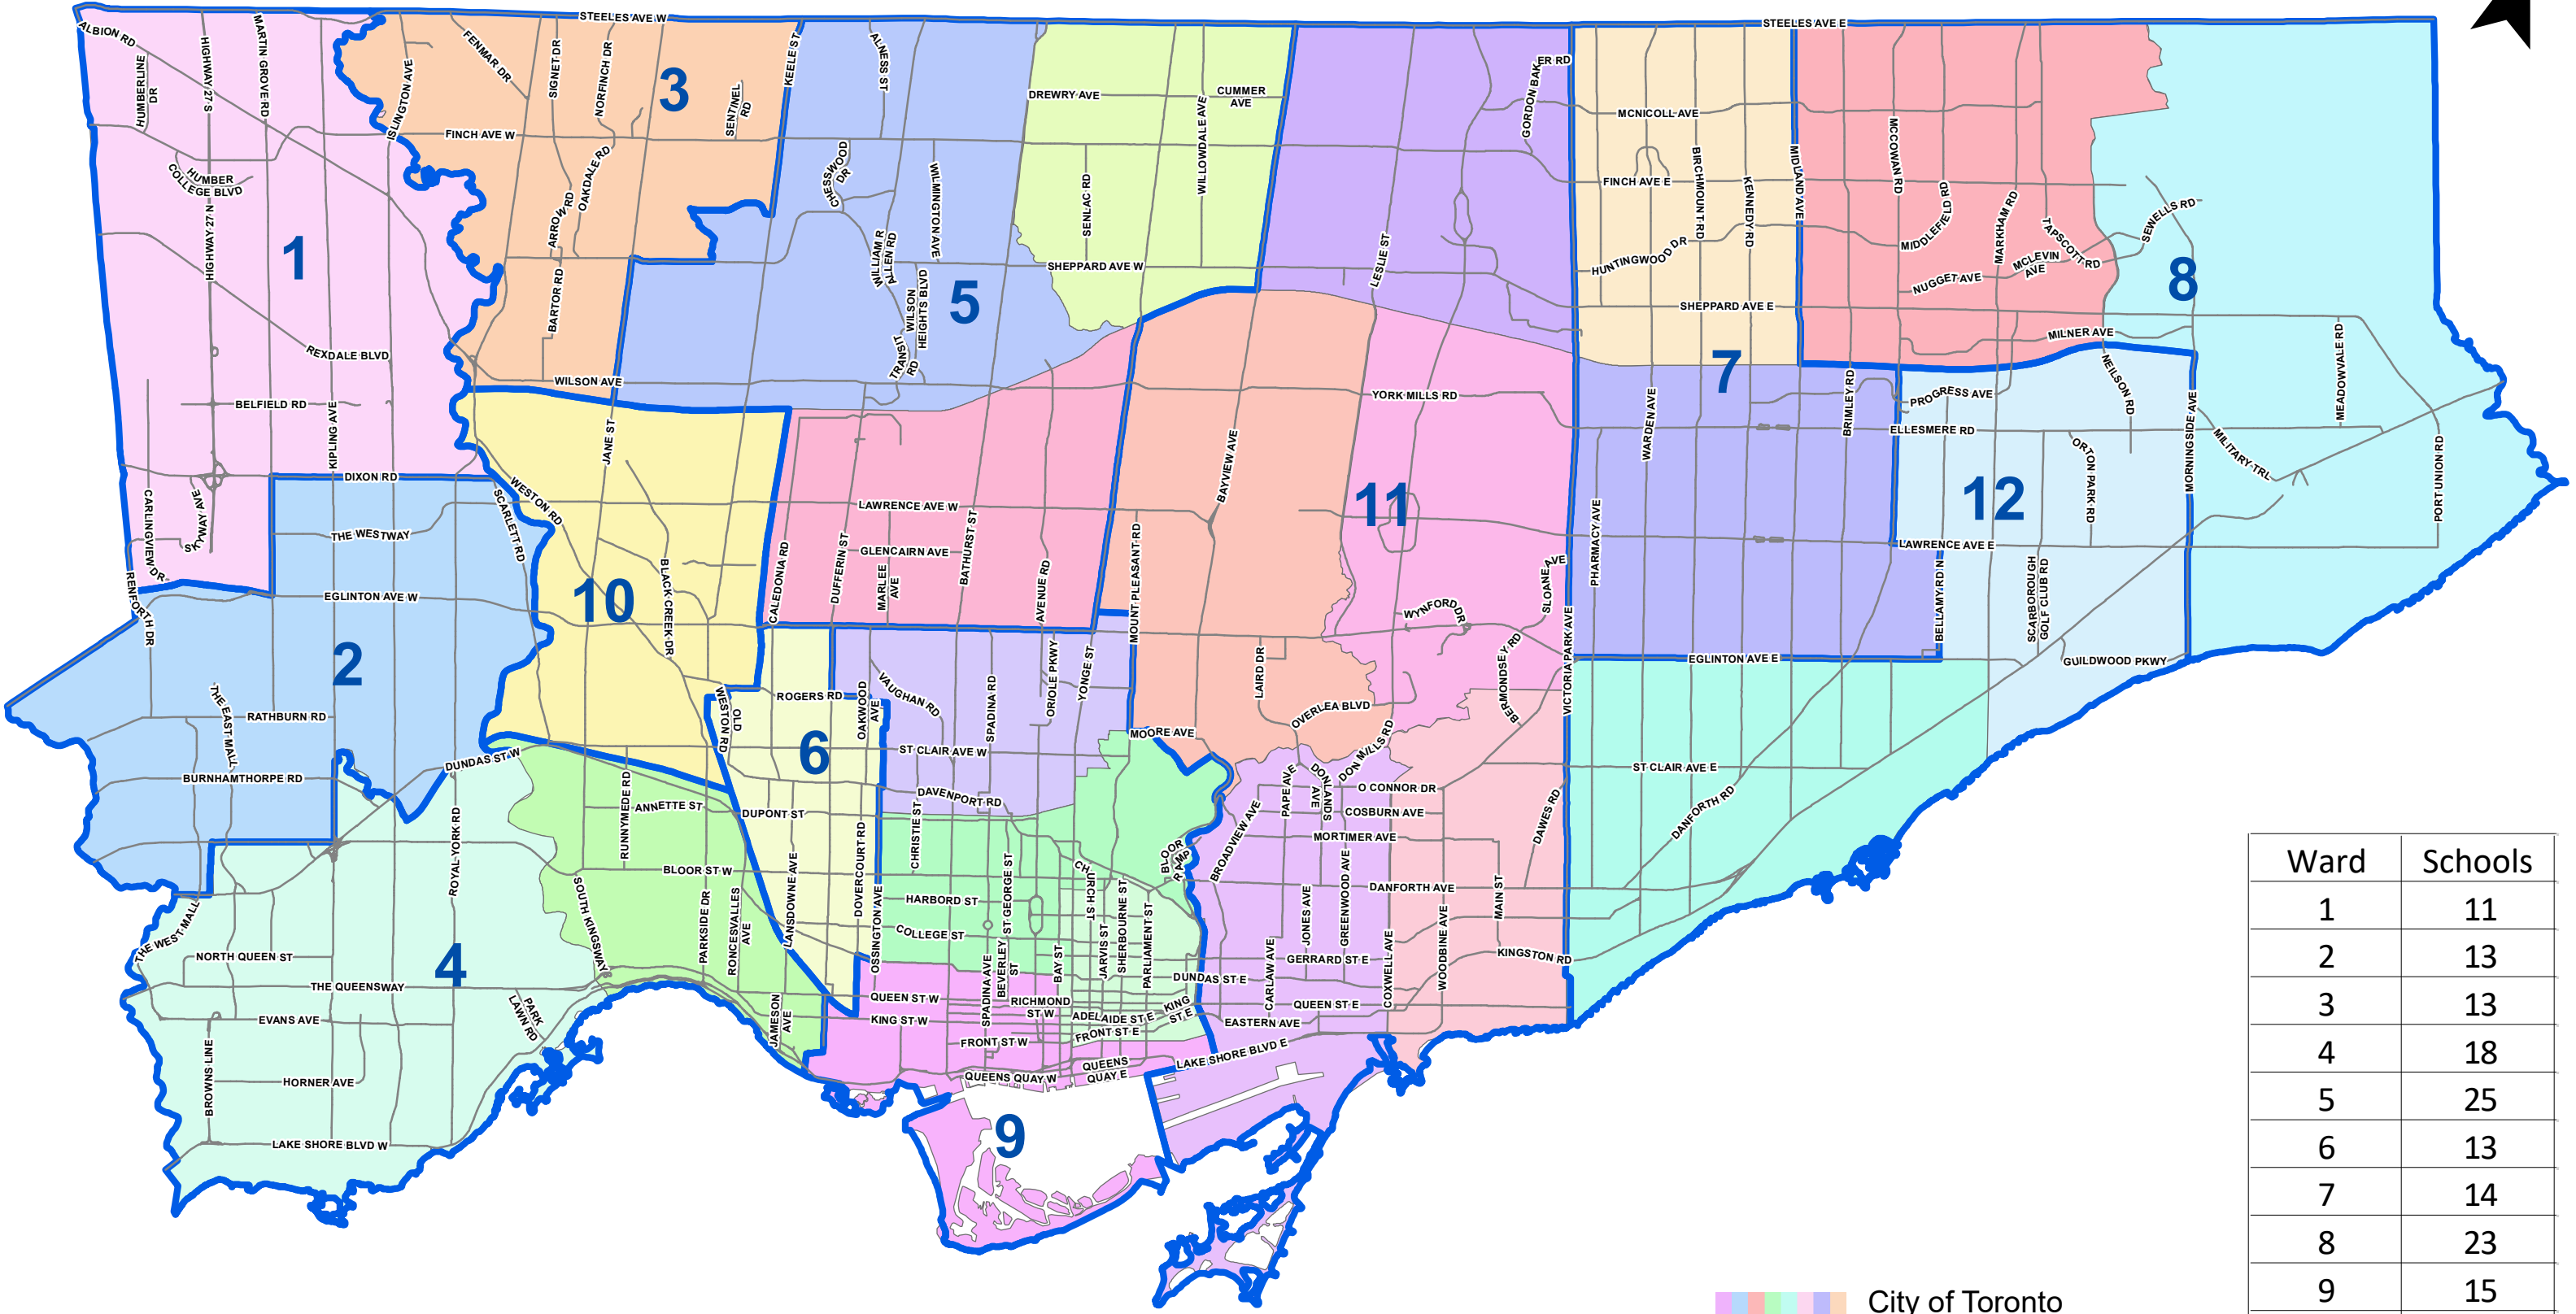

Board Approved Trustee Ward Realignment Effective December 1st, 2018

Ward	Schools
1	11
2	13
3	13
4	18
5	25
6	13
7	14
8	23
9	15
10	10
11	24
12	18

 City of Toronto
 Ward Boundaries
 Major Roads
 Trustee Ward Boundaries