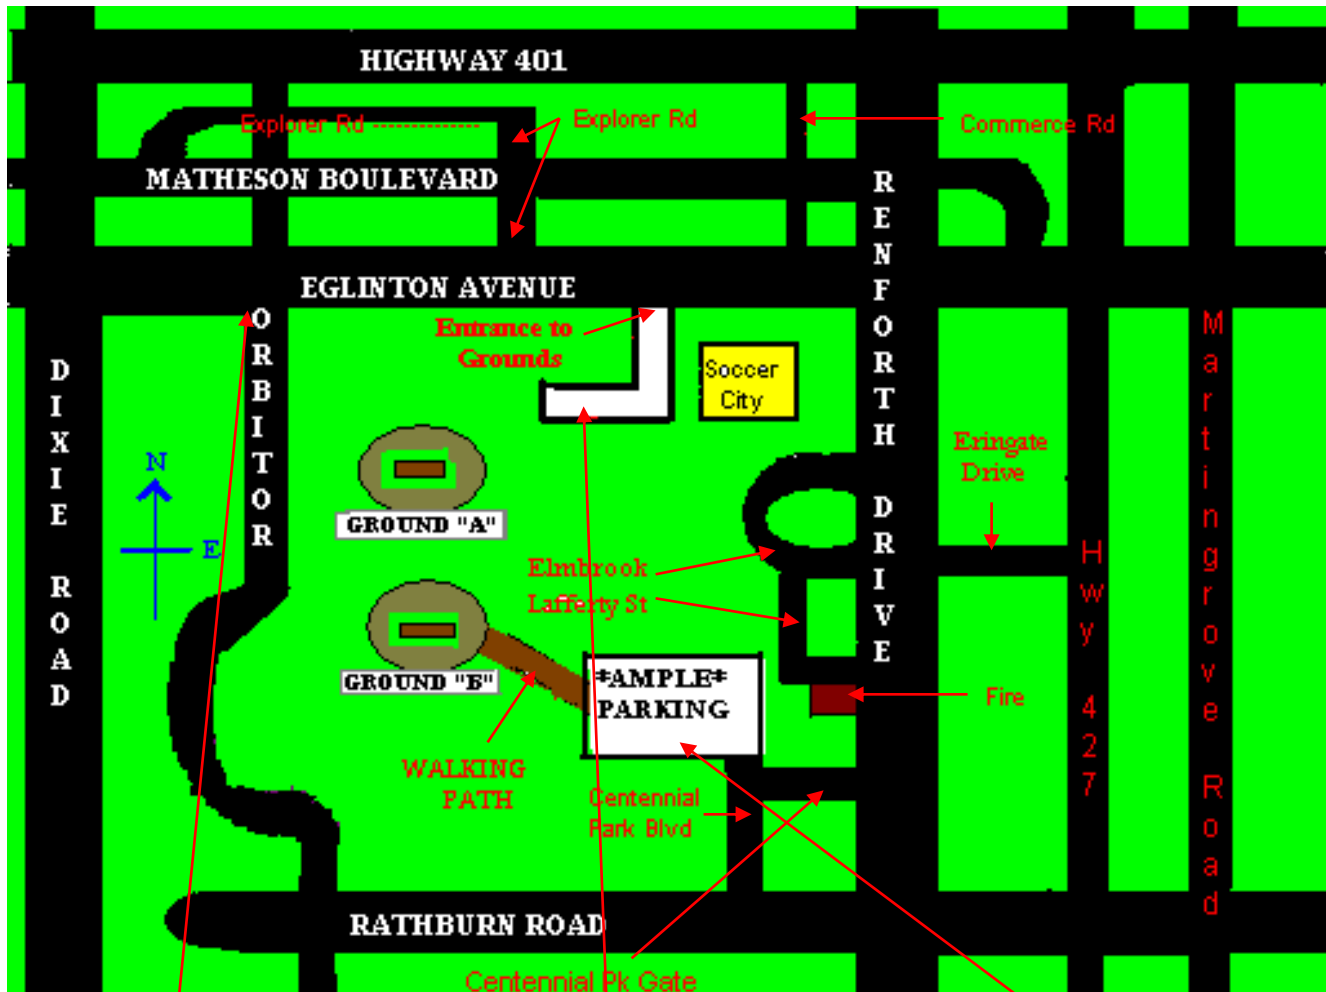

Directions to Centennial Park Cricket grounds (Etobicoke)

The grounds are accessible off Eglinton, west of Renforth. Go west on Eglinton after Renforth. Soccer City Complex is on the south side. Turn into this complex and the road will lead to the Centennial Cricket Pitches.

Orbitor Drive Main Entrance. PLEASE DO NOT USE THIS ENTRANCE TO ENTER THE PARK.

Enter this driveway off of Eglinton. It will lead you to the grounds.

Please note carefully: All players, families, guests. Please park at "AMPLE PARKING" and walk to cricket grounds.