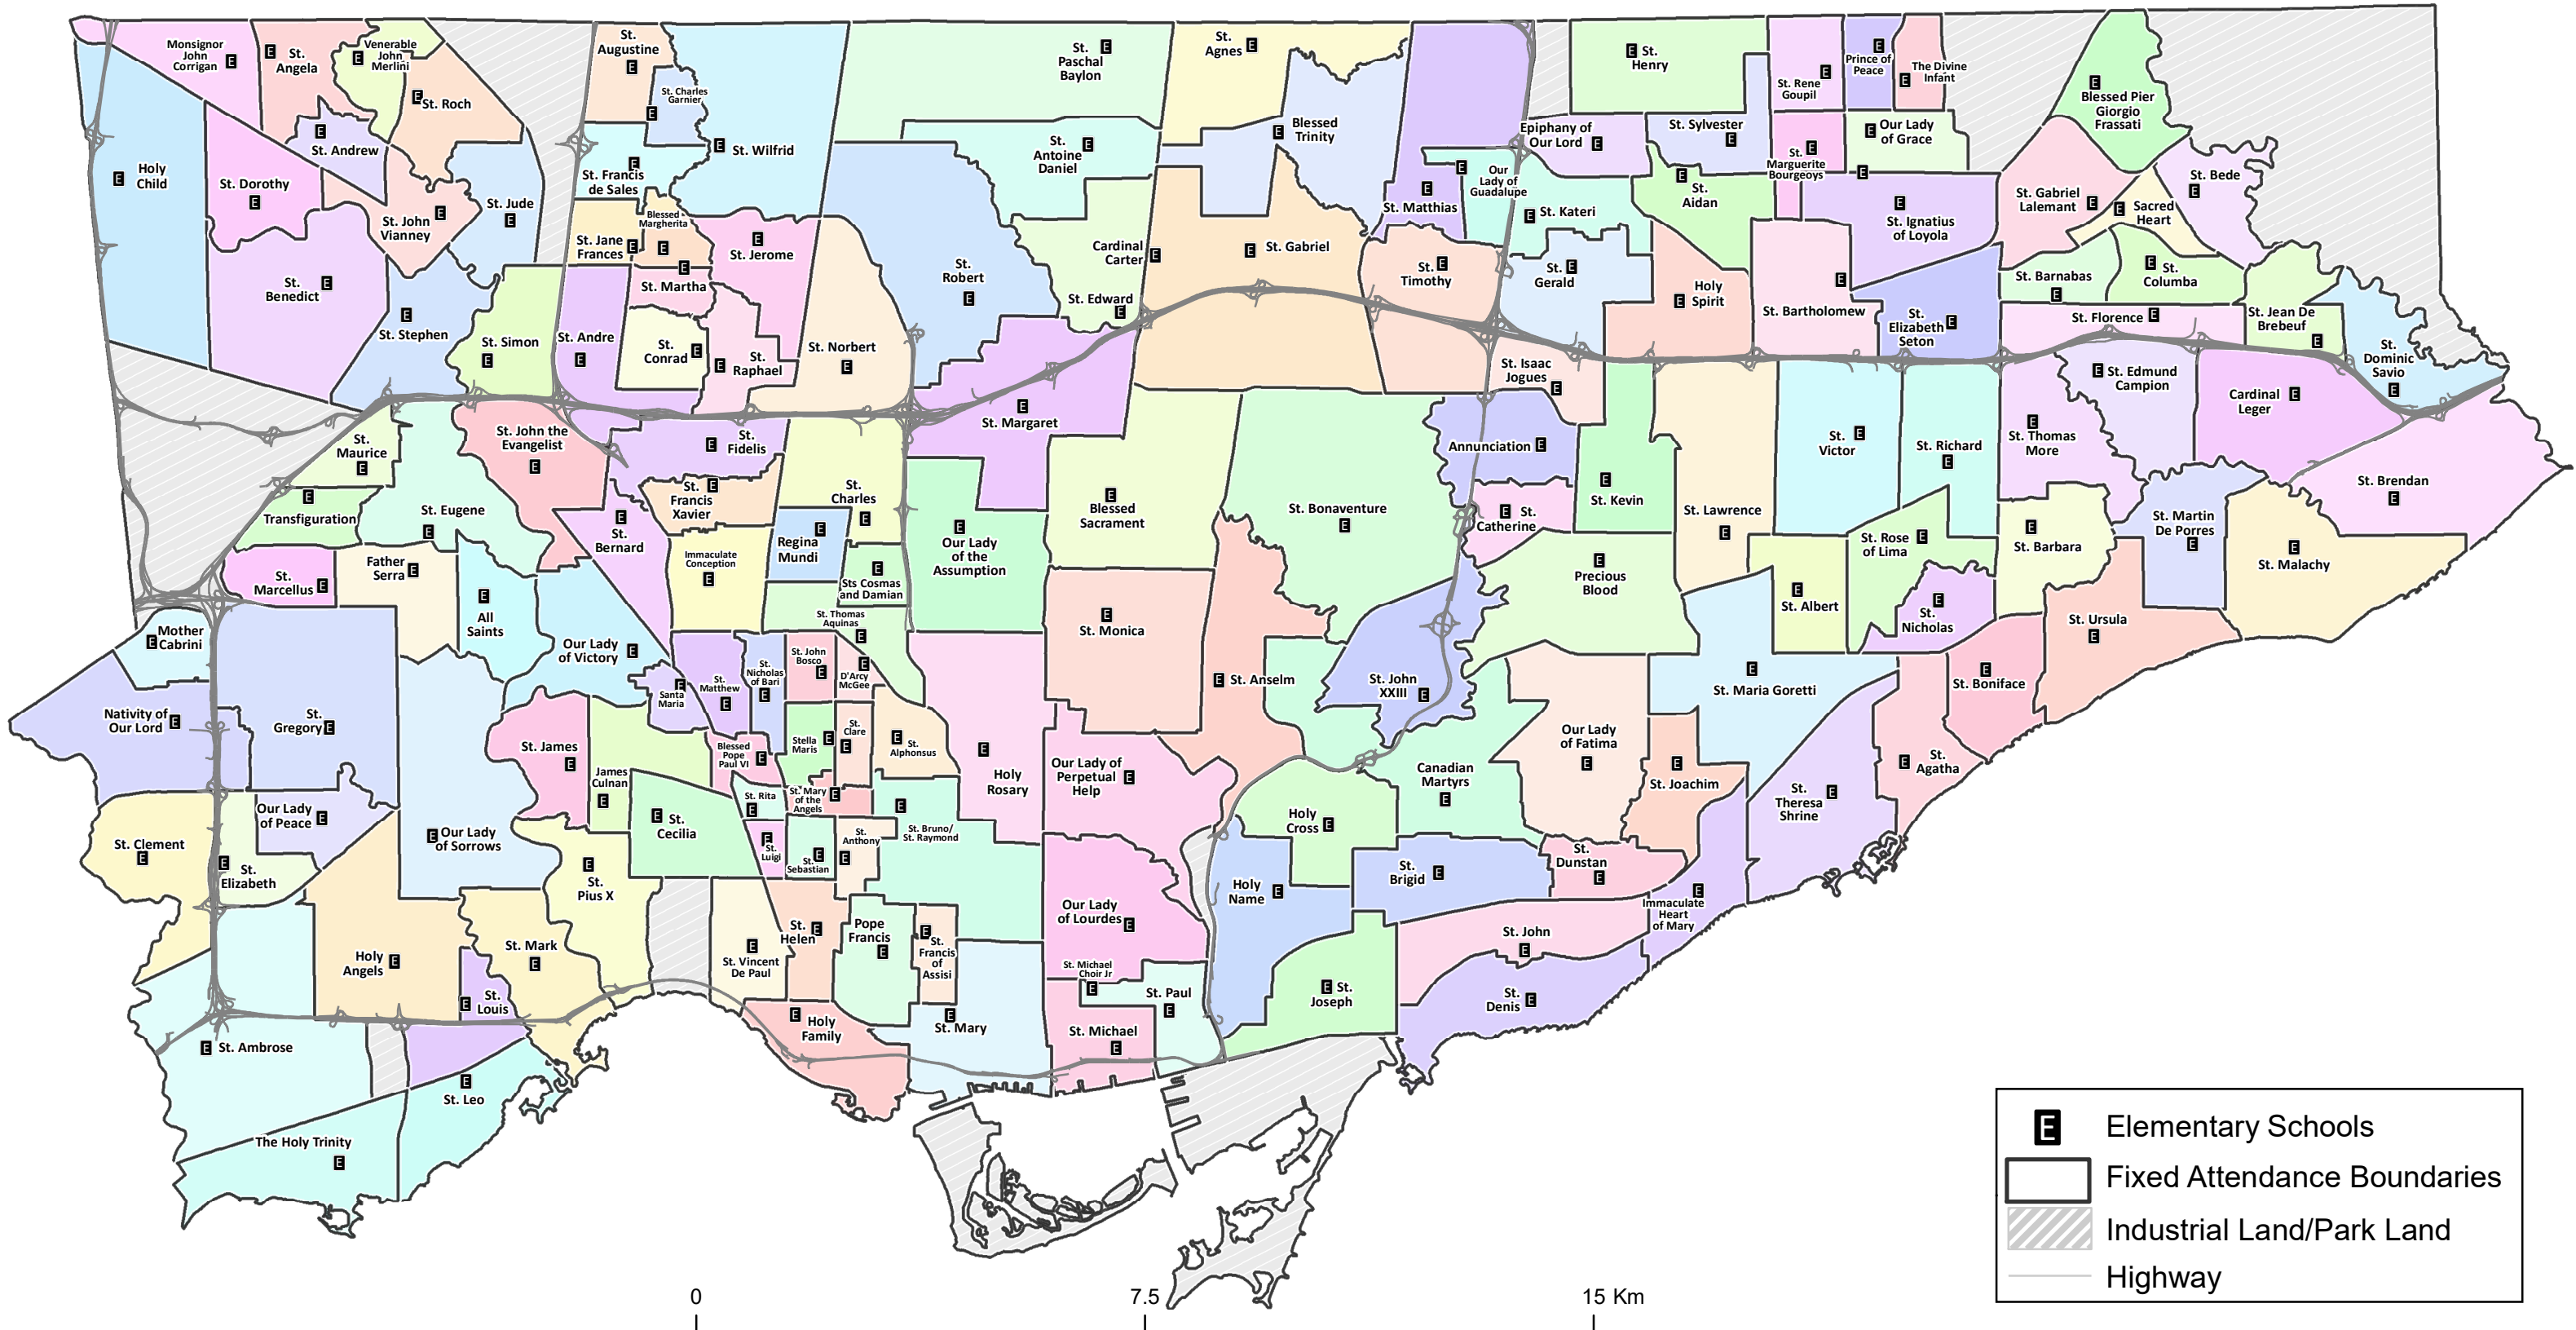

TCDSB Elementary Fixed Attendance Boundaries 2018 - 19

Notes:

1. St. Cyril and Our Lady of Wisdom do not have a Fixed Attendance Boundary due to single track French Immersion Programming (JK - Grade 8). Please contact the schools directly for admission information.
2. Cardinal Carter and St. Michael's Choir do not have a Fixed Attendance Boundary. Please contact the schools directly for special admission requirements.