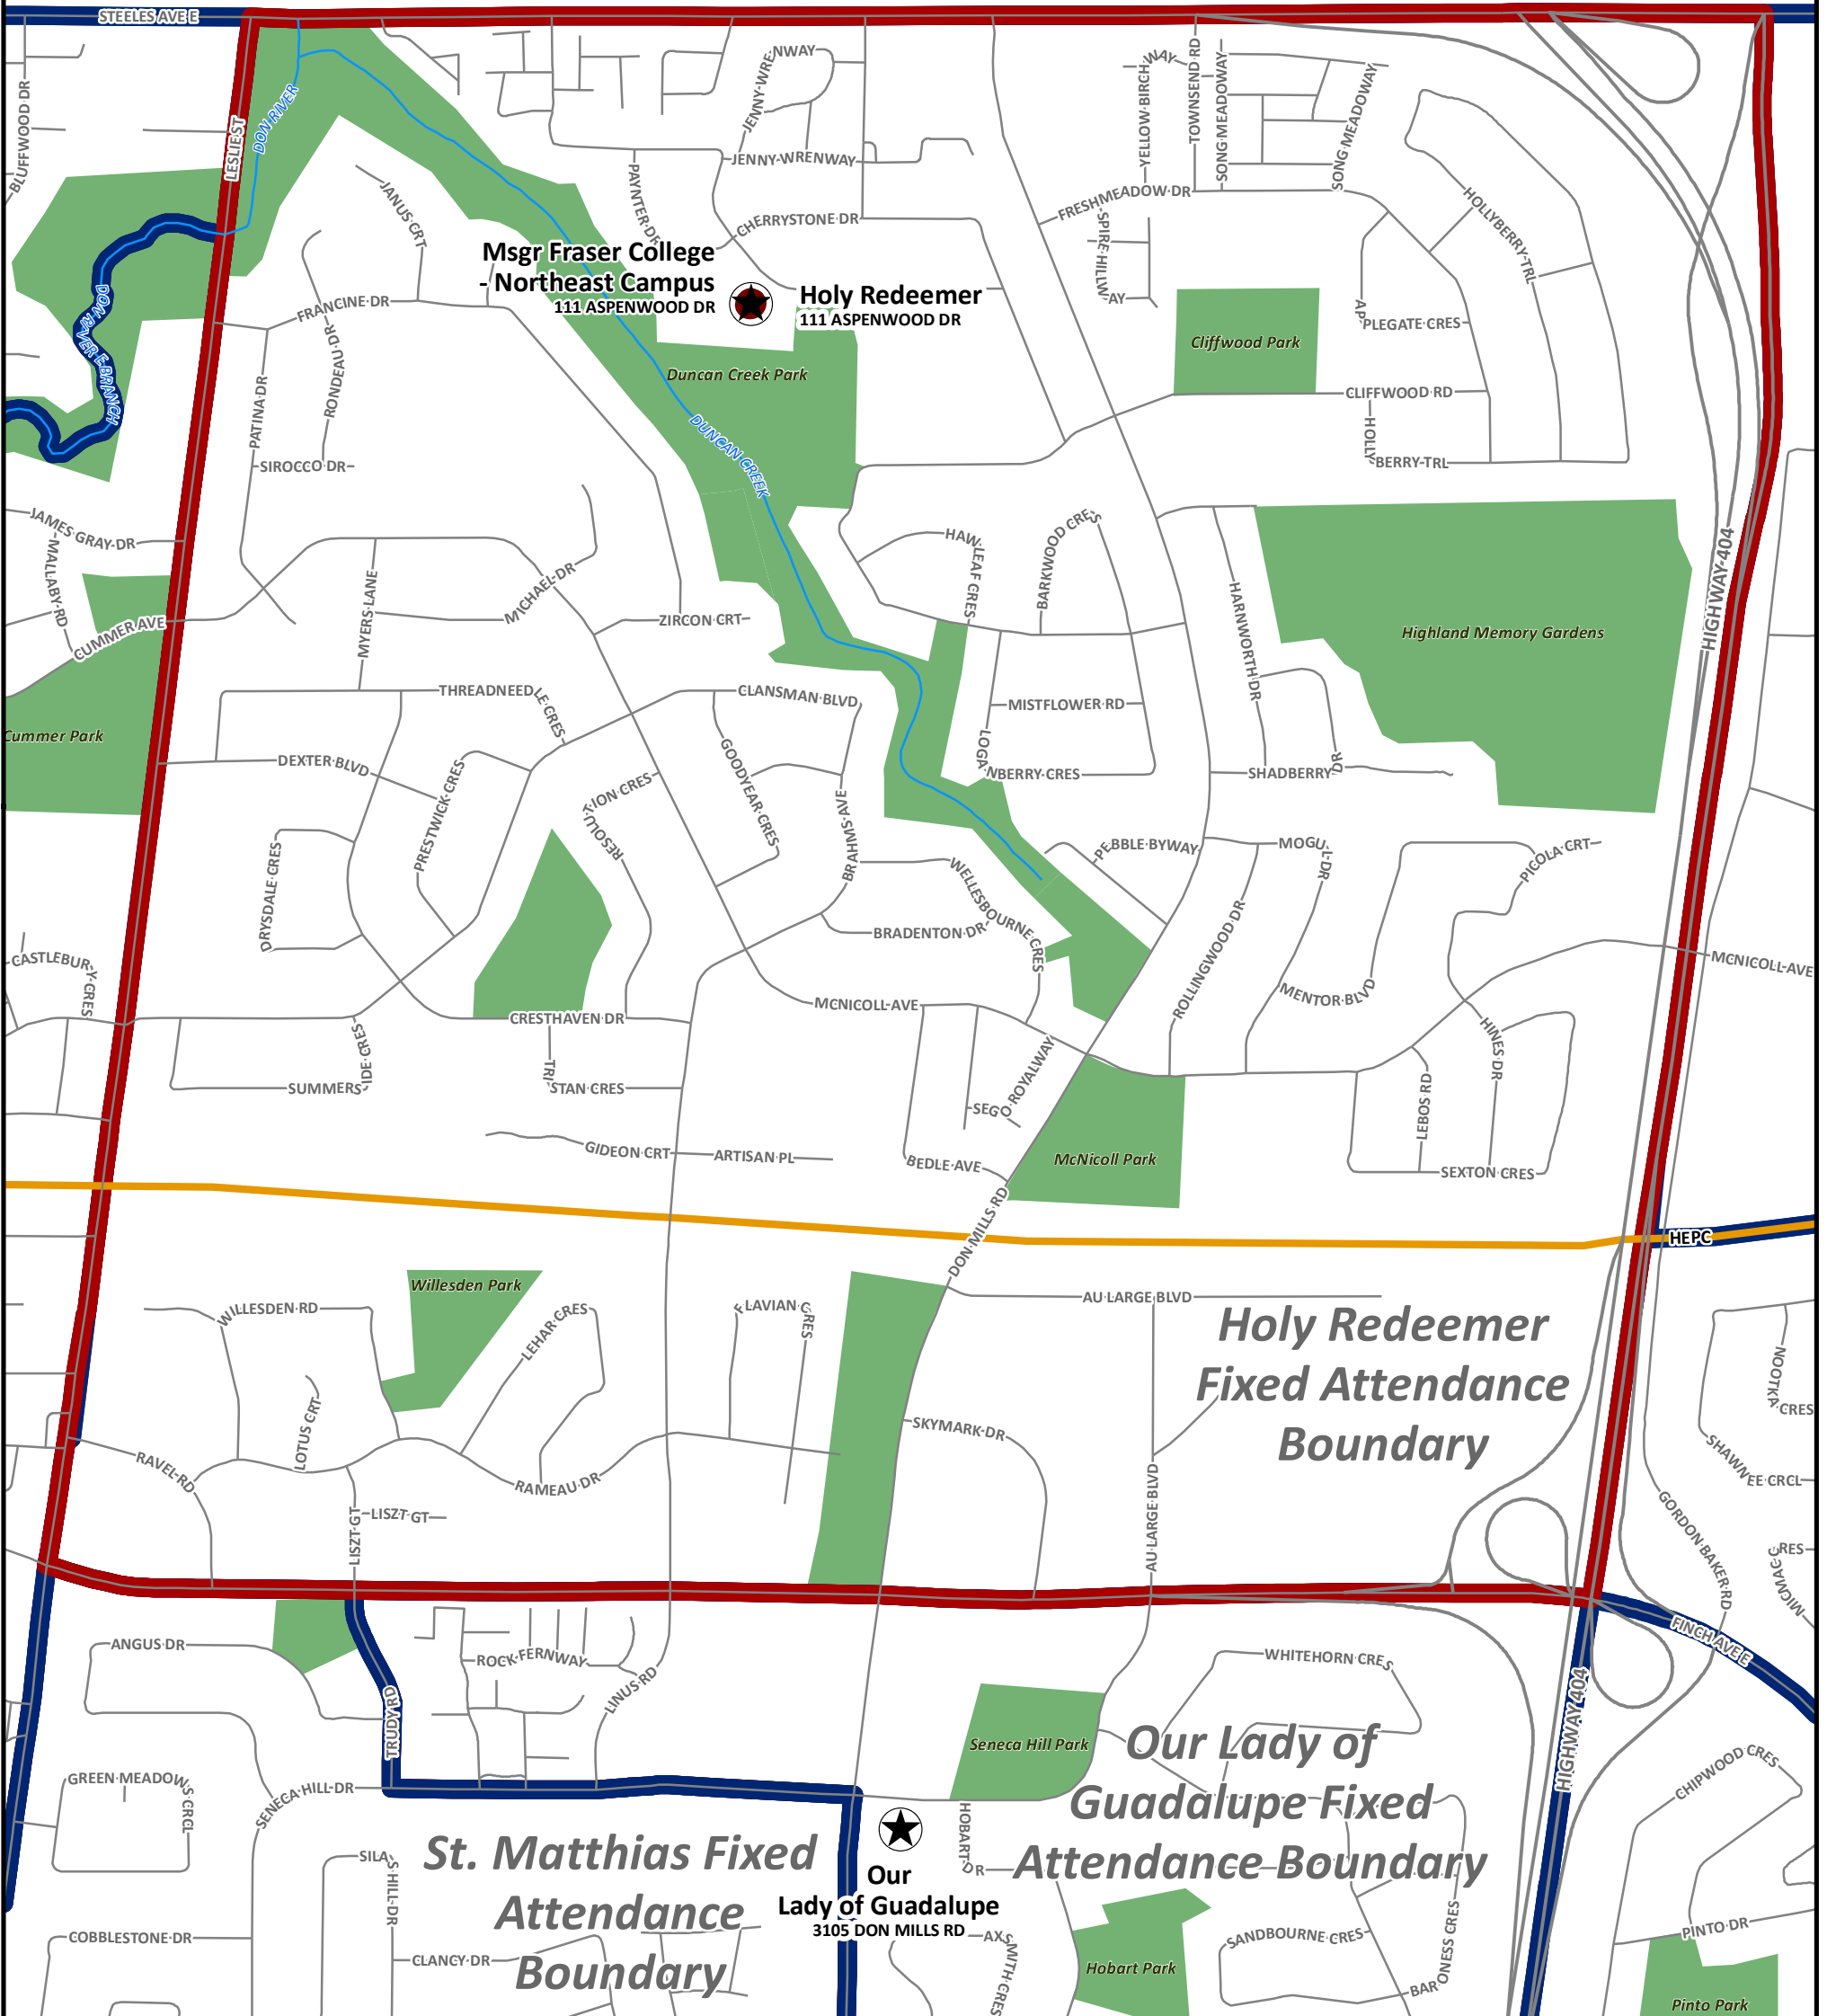

Holy Redeemer Fixed Attendance Boundary

Greater
Toronto
Area

- Fixed Attendance Boundary
- Other Fixed Attendance Boundaries
- TCDSB Elementary
- TCDSB Secondary
- Street
- Hydro Corridor (HEPC)
- Railway (CNR/CPR)
- River
- Water
- Parks

TCDSB Planning Services
December 2014

Optimal Print Setting: 11 x 17 paper in colour