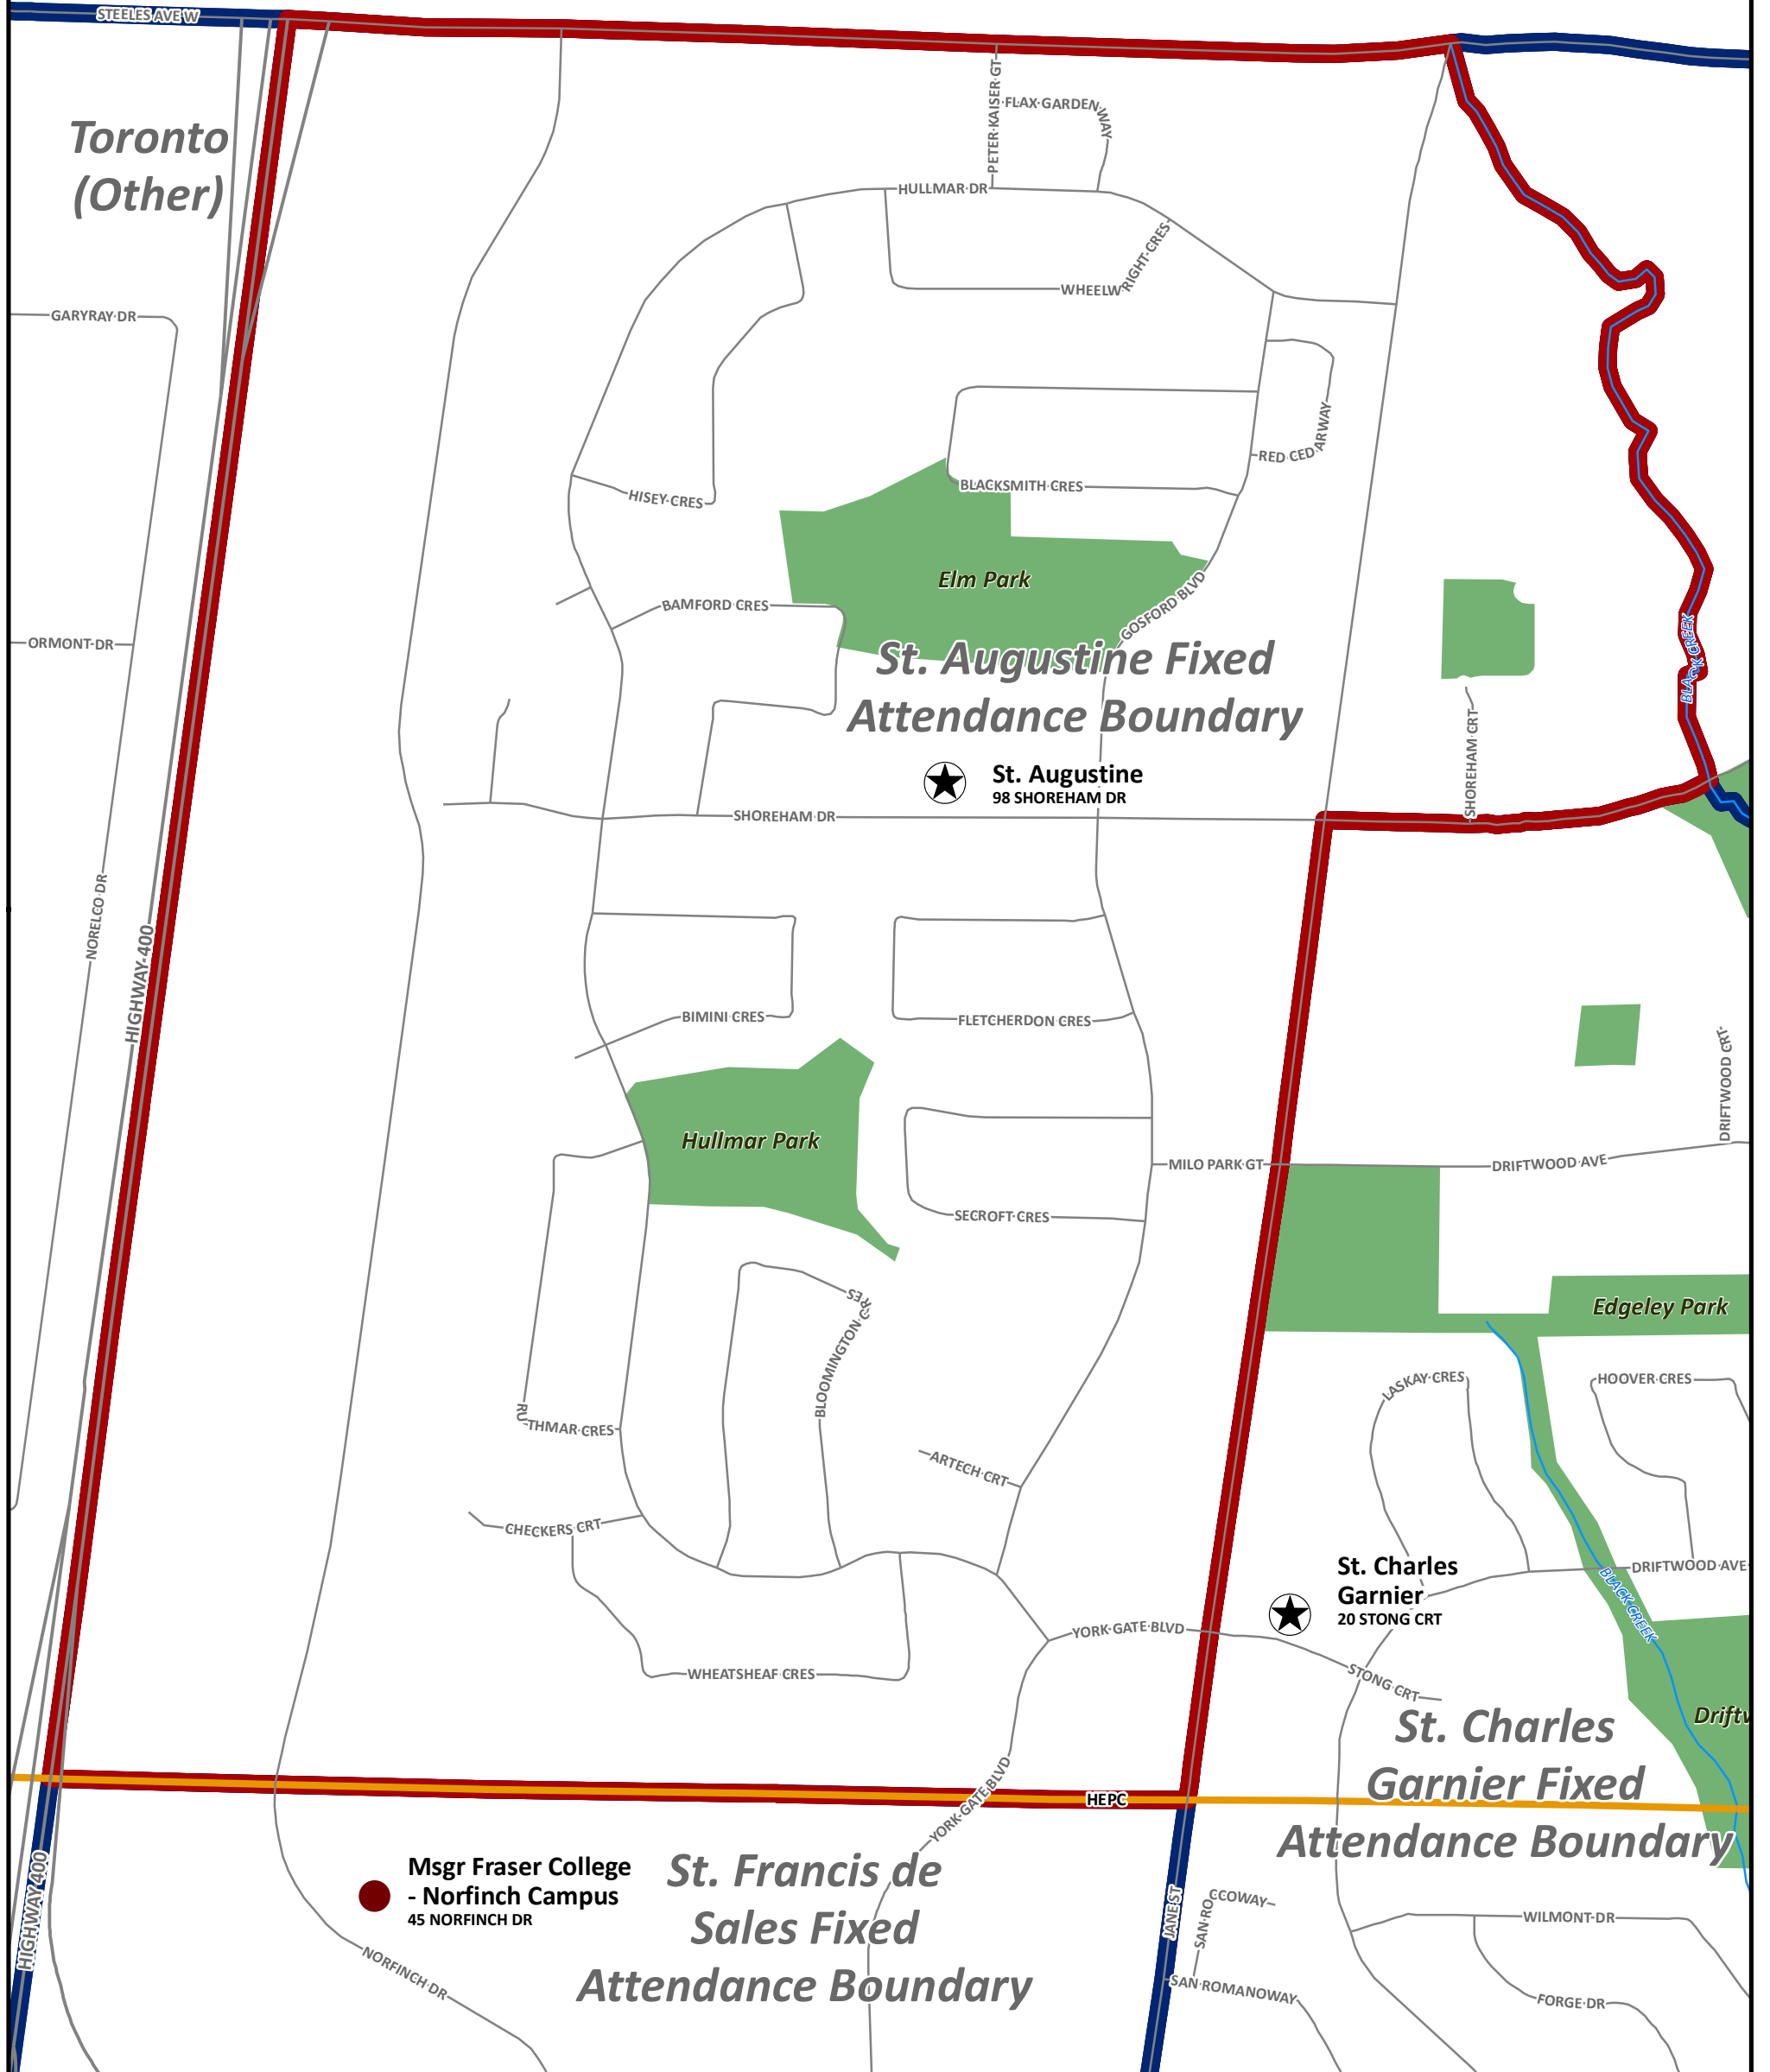

St. Augustine Fixed Attendance Boundary

Greater
Toronto
Area

● Msgr Fraser College
- Norfinch Campus
45 NORFINCH DR

**St. Francis de
Sales Fixed
Attendance Boundary**

★ St. Charles
Garnier
20 STONG CRT

**St. Charles
Garnier Fixed
Attendance Boundary**

Kilometers 0 0.15 0.3 0.6

- Fixed Attendance Boundary
- Other Fixed Attendance Boundaries
- TCDSB Elementary
- TCDSB Secondary
- Street
- Hydro Corridor (HEPC)
- Railway (CNR/CPR)
- River
- Water
- Parks

TCDSB Planning Services
December 2014

Optimal Print Setting: 11 x 17 paper in colour