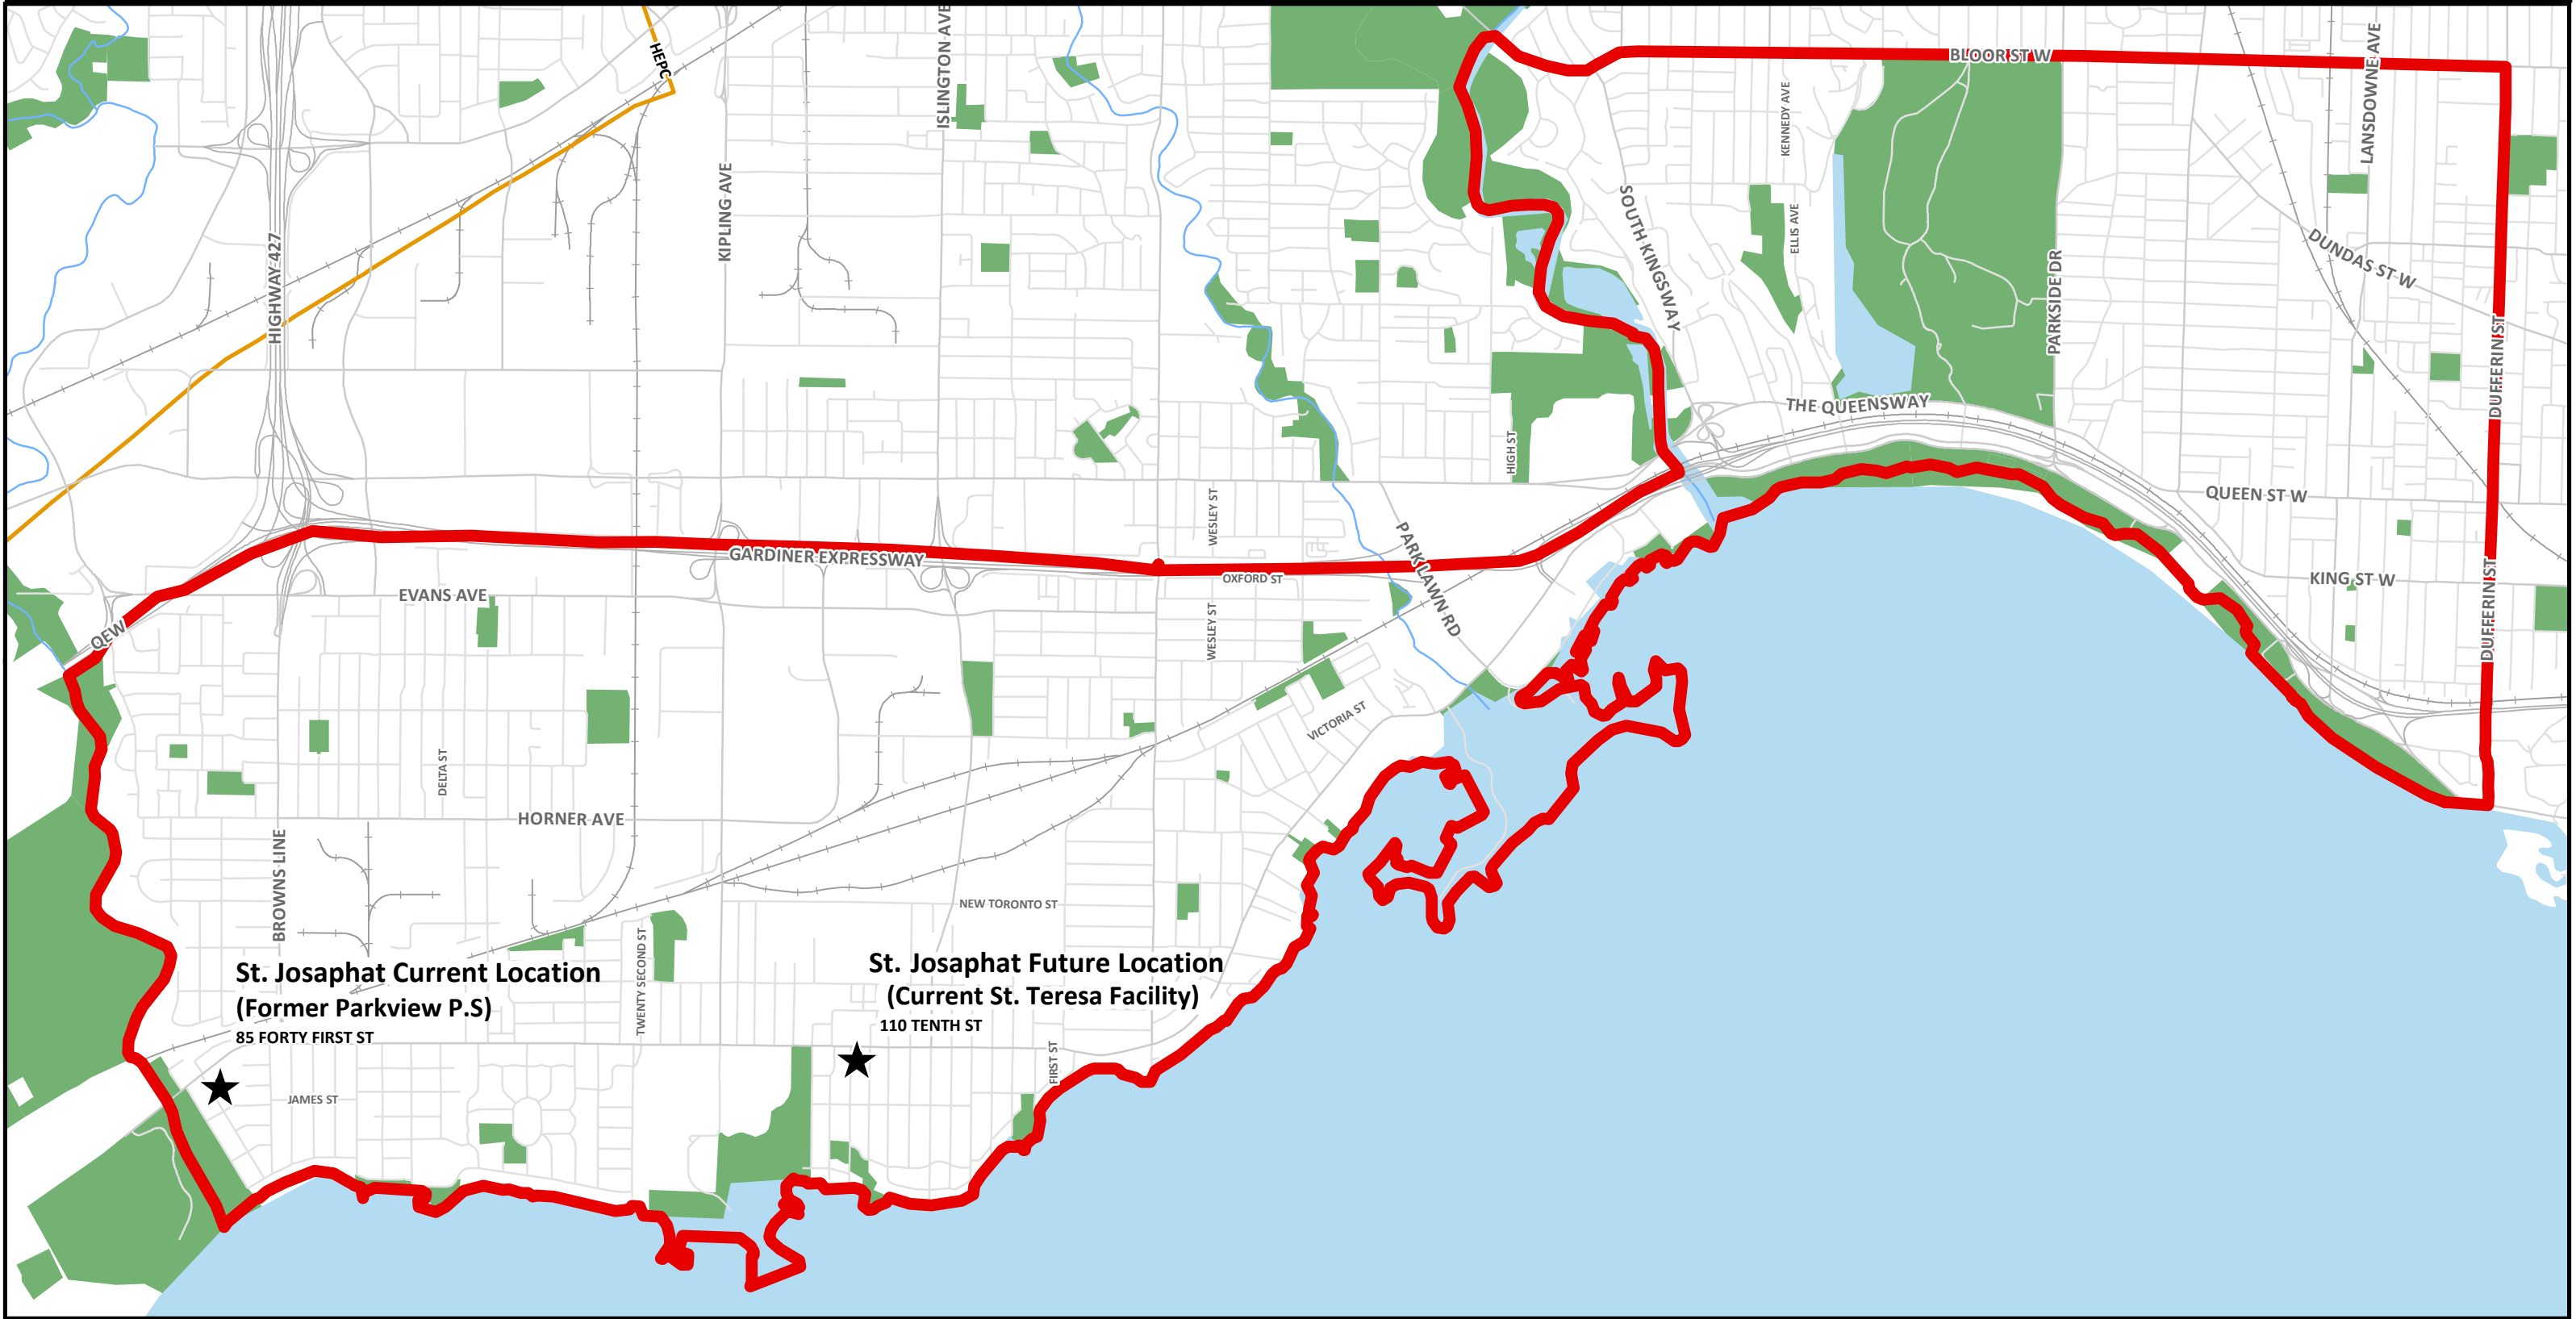

# St. Josaphat Fixed Attendance Boundary

**St. Josaphat Current Location  
(Former Parkview P.S.)**  
85 FORTY FIRST ST

**St. Josaphat Future Location  
(Current St. Teresa Facility)**  
110 TENTH ST

TCDSB Planning Services  
Jan 2015

*Optimal Print Setting: 11 x 17 paper in colour*

TCDSB Elementary	Street	Railway (CNR/CPR)	River
Fixed Attendance Boundary	Hydro Corridor (HEPC)	Parks	Water