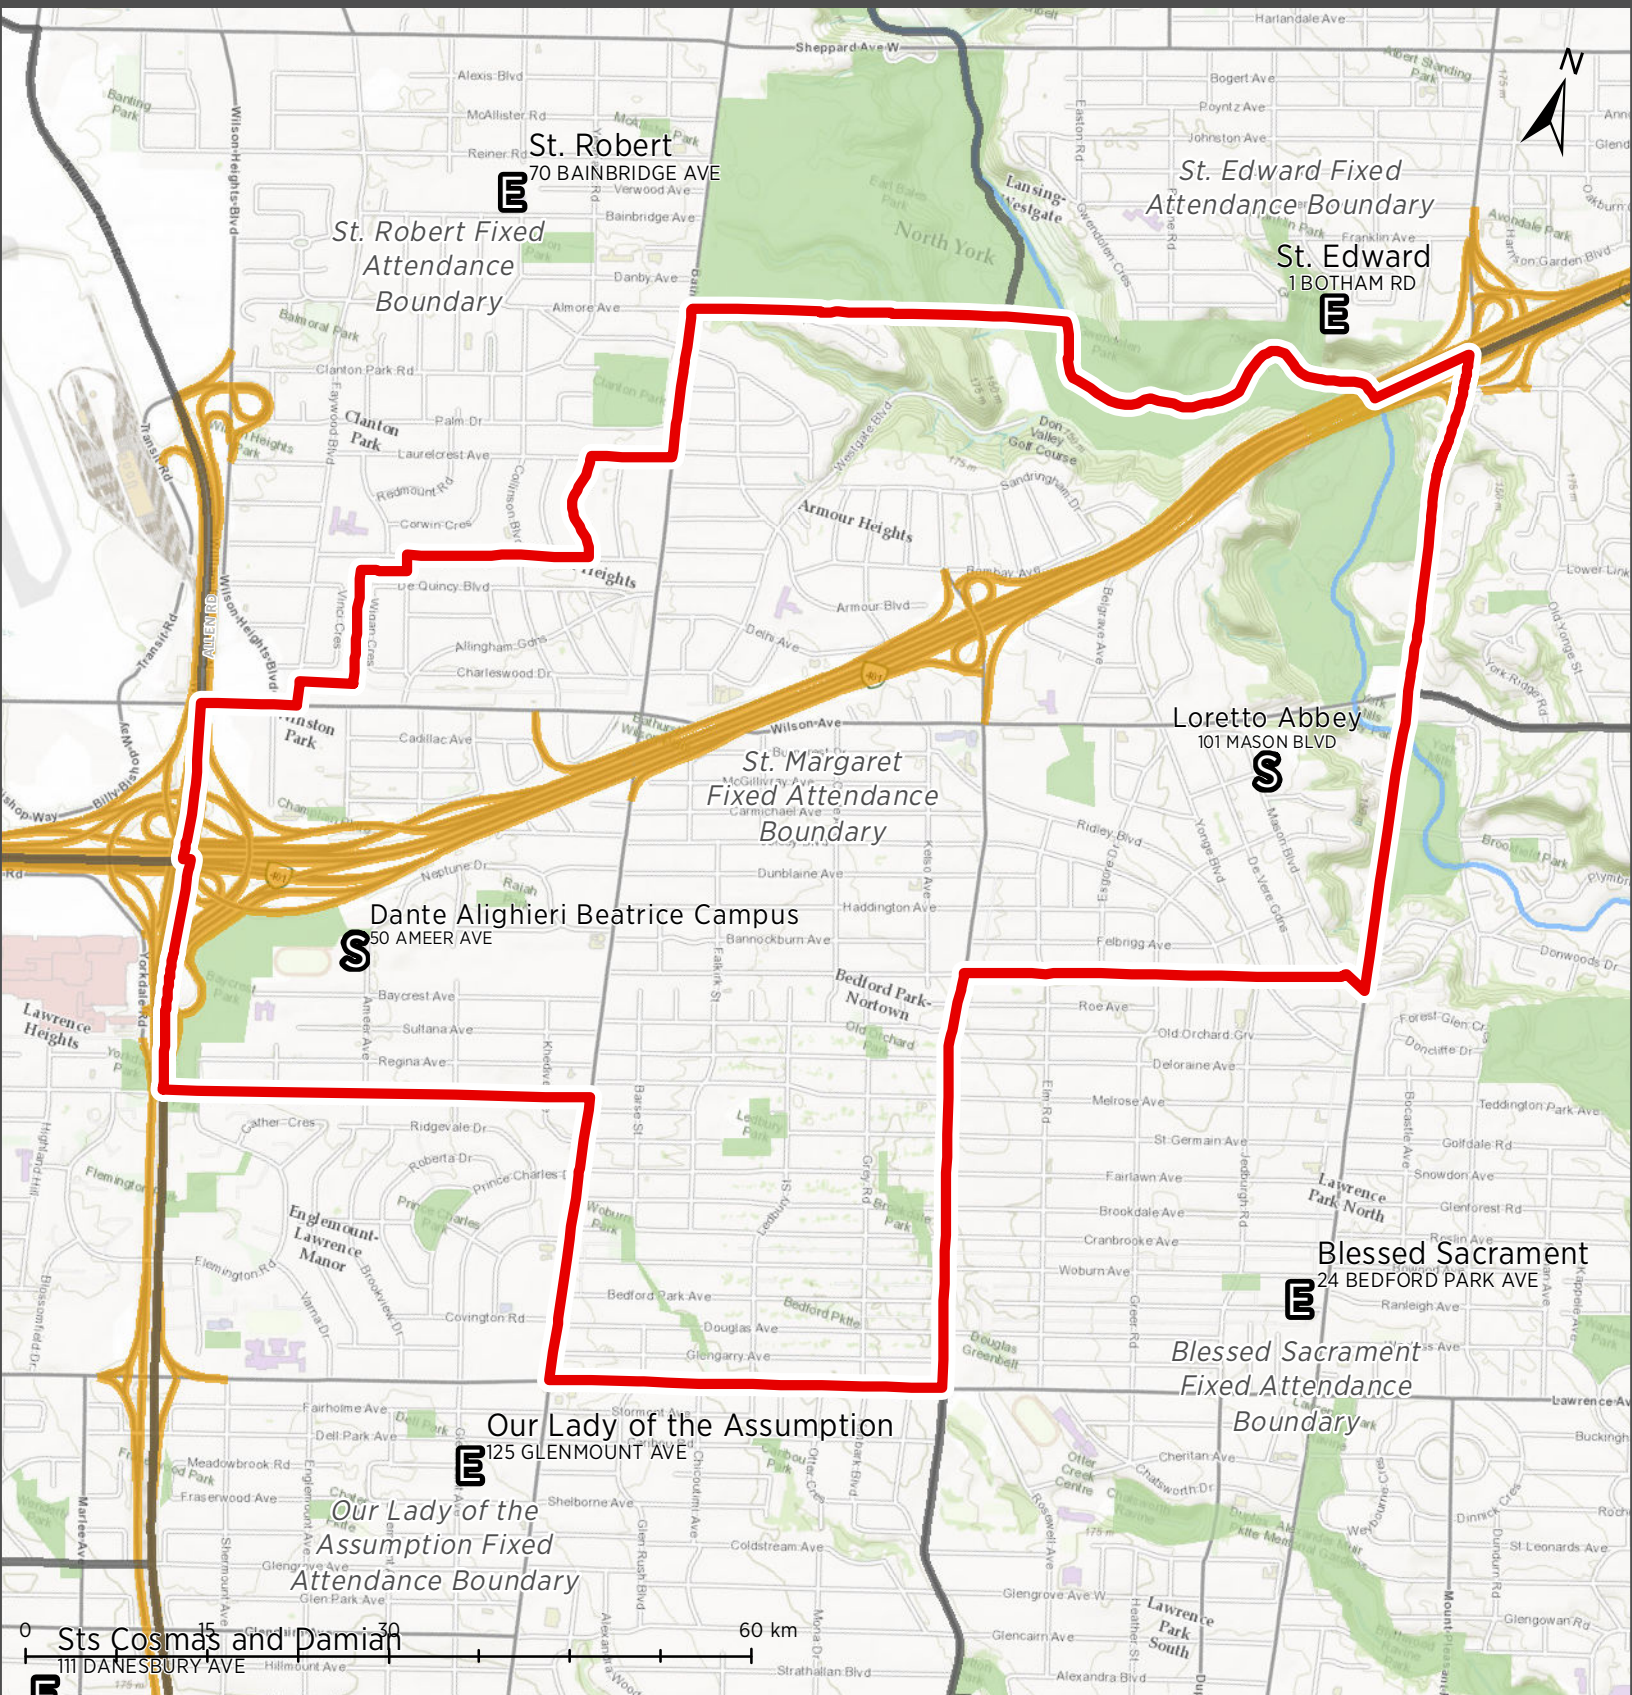

# St. Margaret Fixed Attendance Boundary

0 30 60 km  
 Sts Cosmas and Damian  
 DANESBURY AVE

-  Elementary School
-  Secondary School
-  FABS (2017-2018)
-  Other FABS
-  Hydro Corridor
-  Roads
-  Highway
-  Water & Rivers
-  Parks