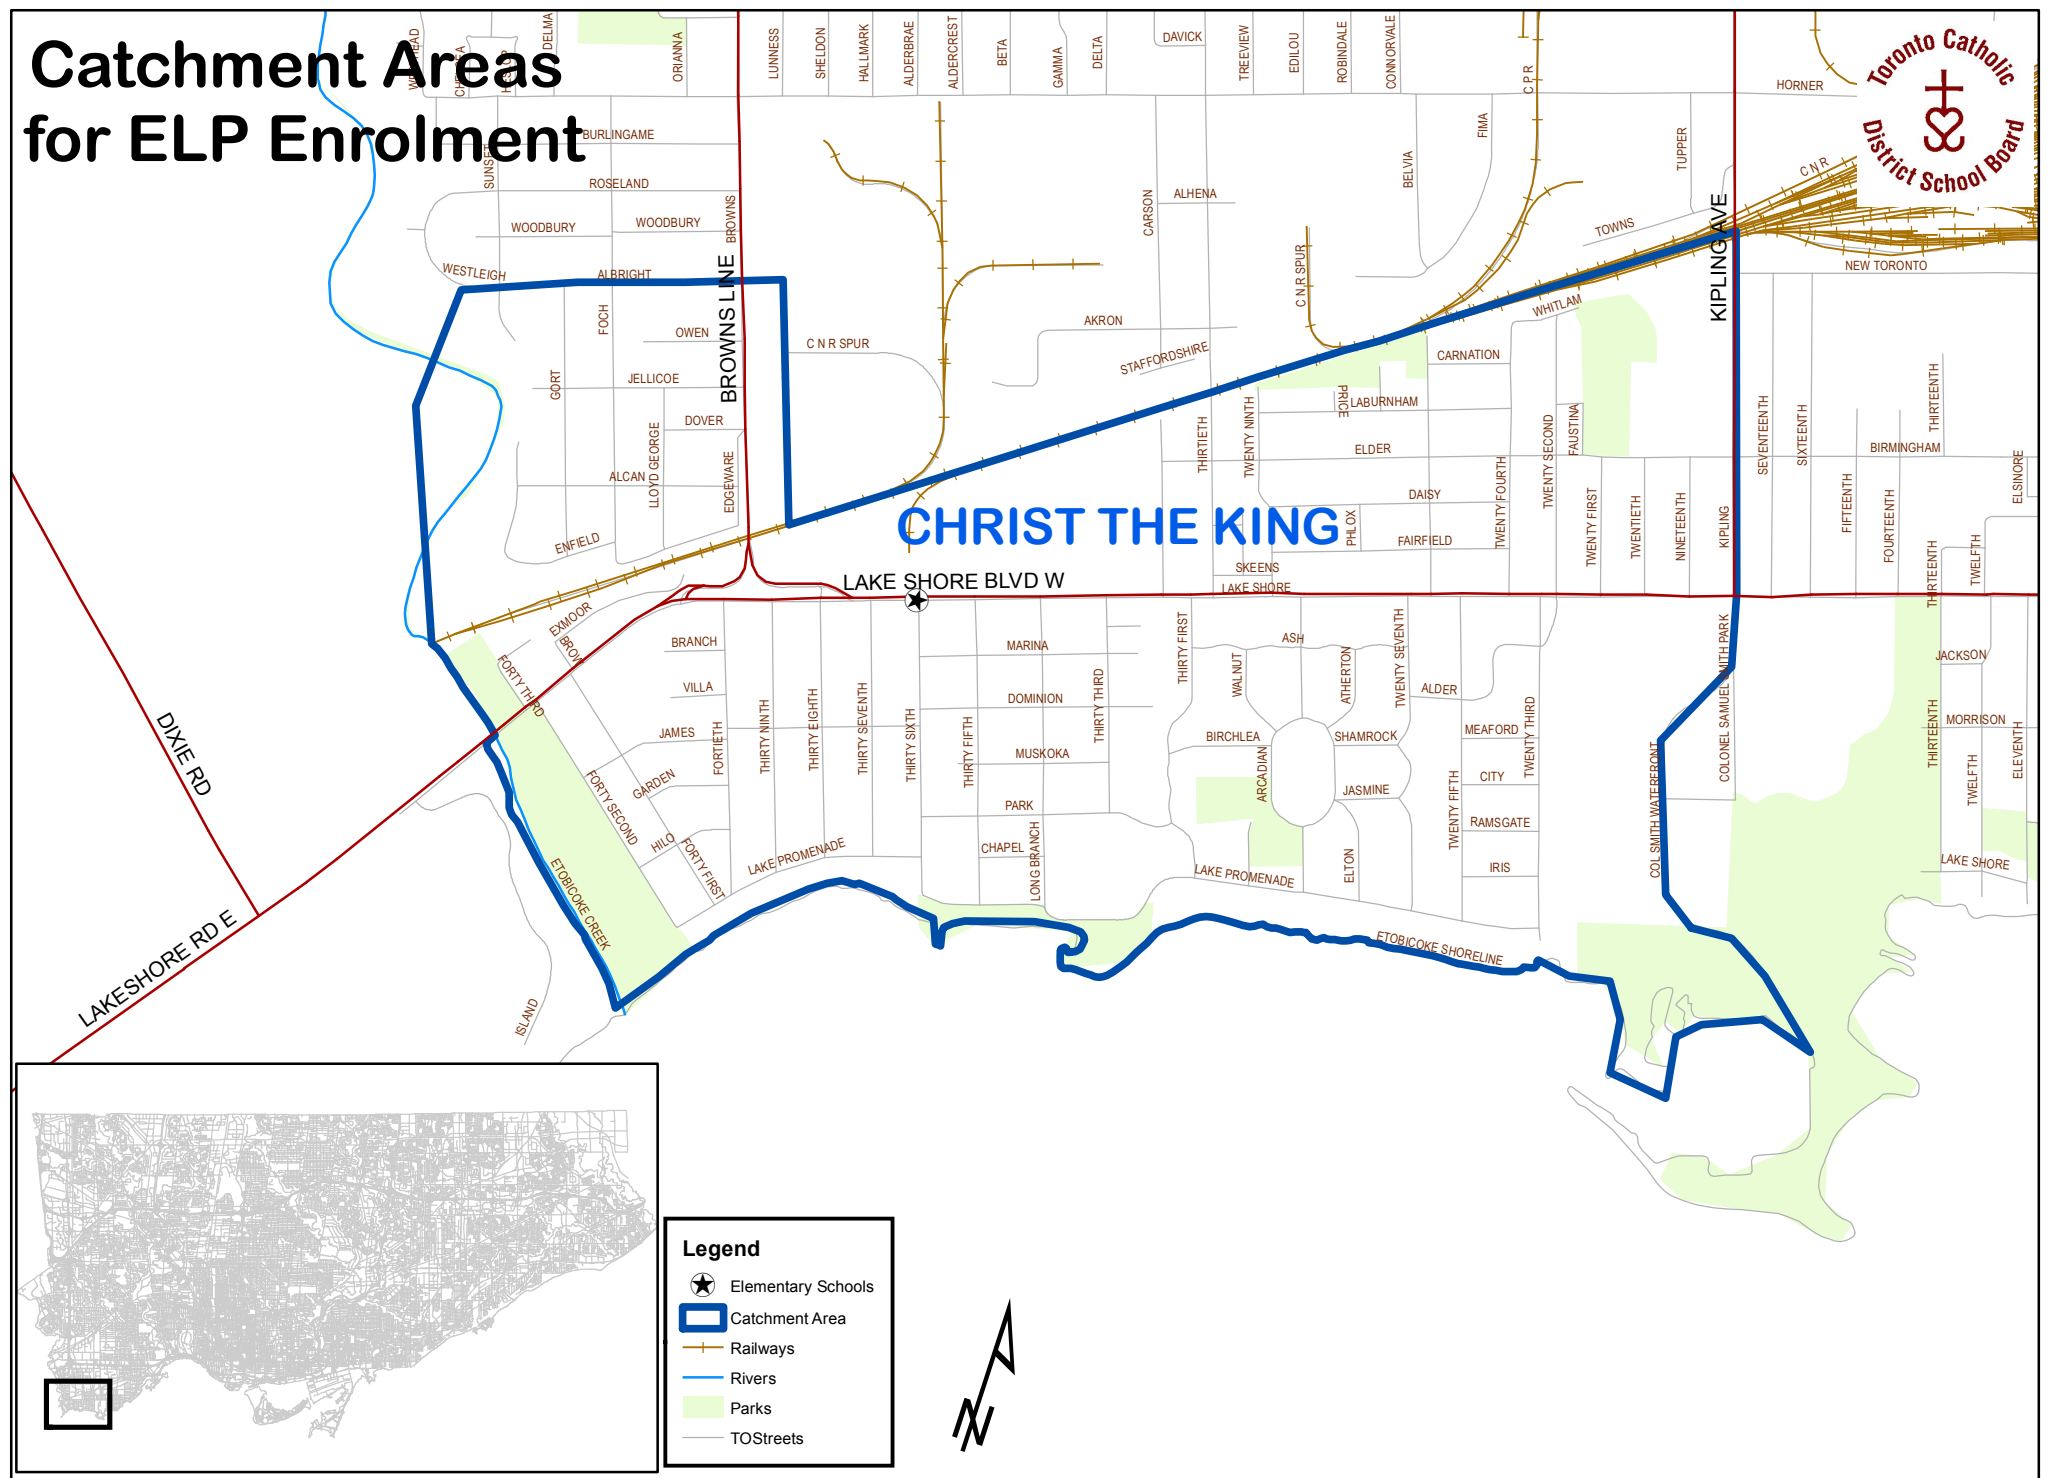

Catchment Areas for ELP Enrolment

CHRIST THE KING

LAKE SHORE BLVD W

Legend

- ★ Elementary Schools
- ▭ Catchment Area
- Railways
- Rivers
- Parks
- TOSTreets