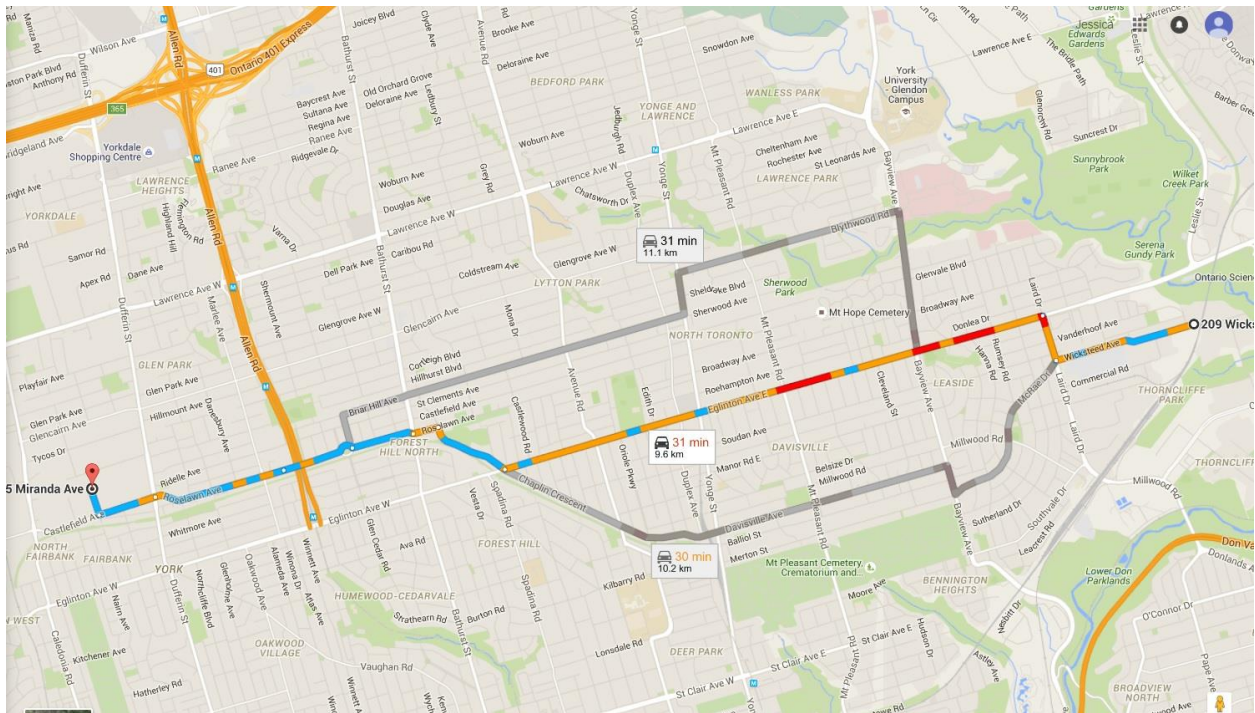

December 11, 2015

Dear Parents,

Re: Relocation of InSchoolwear

We are excited to announce that InSchoolwear will be moving to a new location as of December 18th, 2015. After months of searching we have found the perfect location to allow us to carry a larger amount of product and become even more efficient than we've ever been. We will now be able to offer extended hours to serve you better. Our new hours are Tuesday, Wednesday, Friday and Saturday – 9:30 am to 5:30 pm and Thursday 9:30am until 7:00. Our new telephone number is (416) 423-3032.

Located under 10 km from our current location, our new store is very easy to find.

209 Wicksteed Avenue, Units 22, 23 and 24 M4G 0B1

In order to facilitate this move, we will be closing on December 15th at 5:30 pm and reopening in our new location on December 18th at 9:30 am. We do apologize for our temporary closure but look forward to welcoming you in our new location.